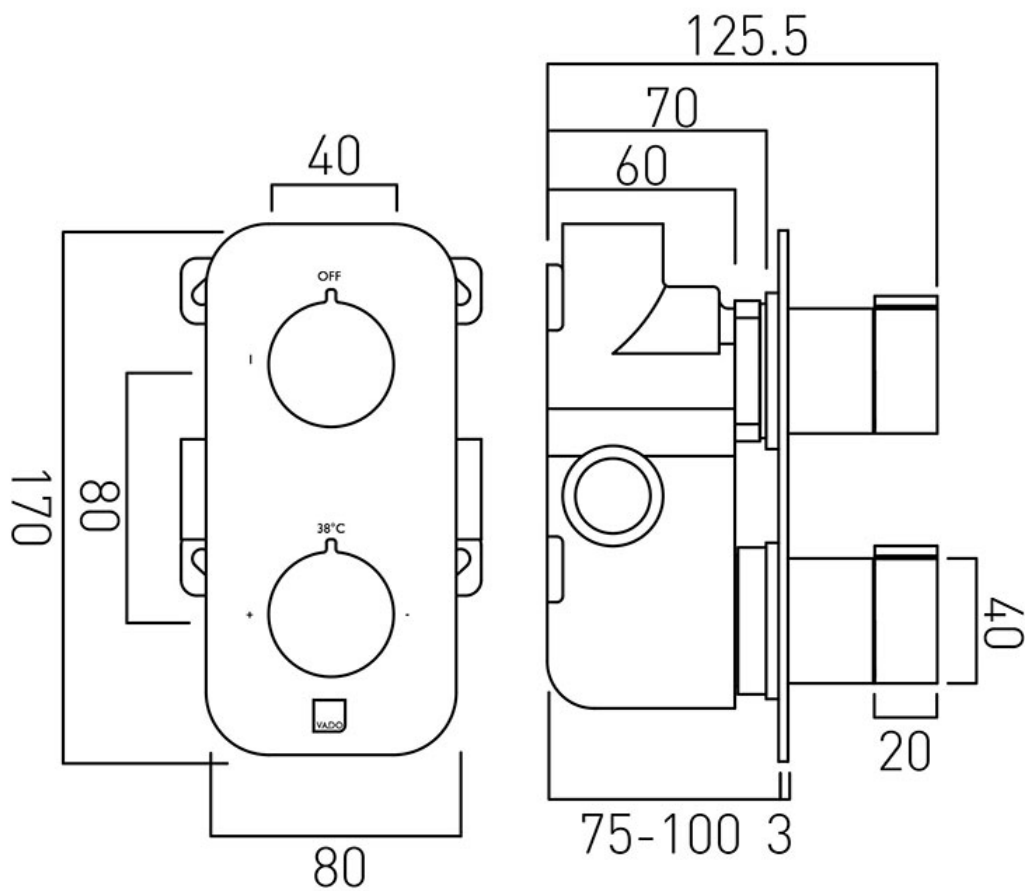

TECHNICAL DRAWING

COLLECTION: ALTITUDE

PRODUCT CODE: TAB-148-ALT-C/P

tel: 01934 744466
email: sales@vado.com
www.vado.com

where inspiration flows
taps | showering | accessories