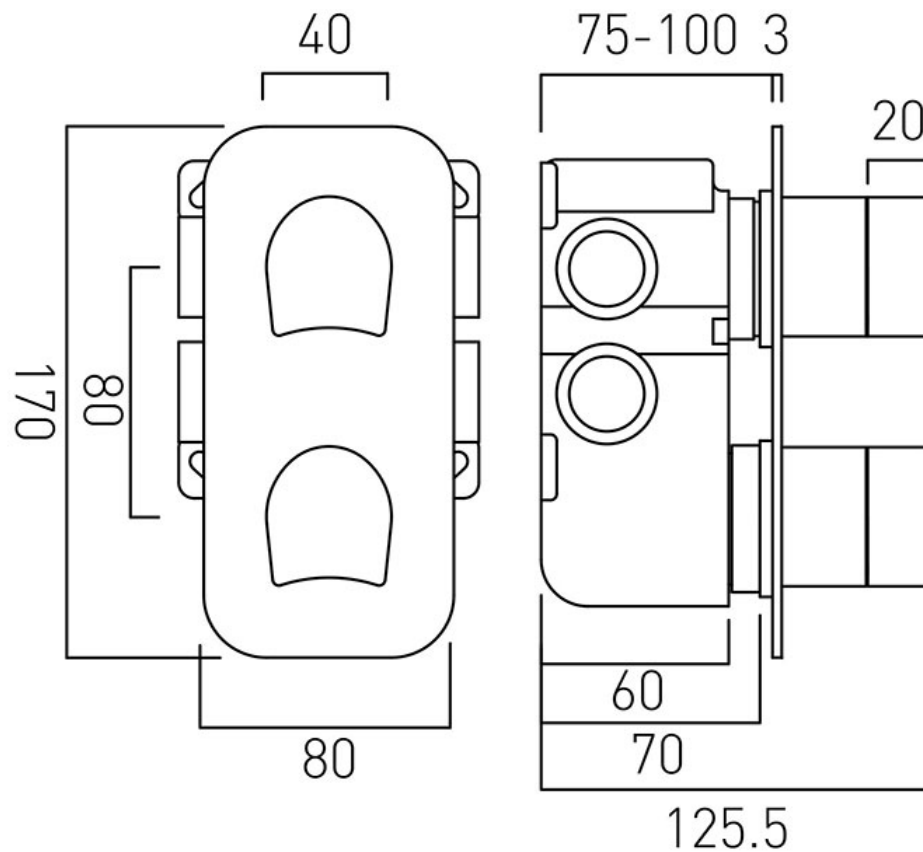

TECHNICAL DRAWING

COLLECTION: KOVERA

PRODUCT CODE: TAB-148/2-KOV-C/P

tel: 01934 744466
email: sales@vado.com
www.vado.com

where inspiration flows
taps | showering | accessories