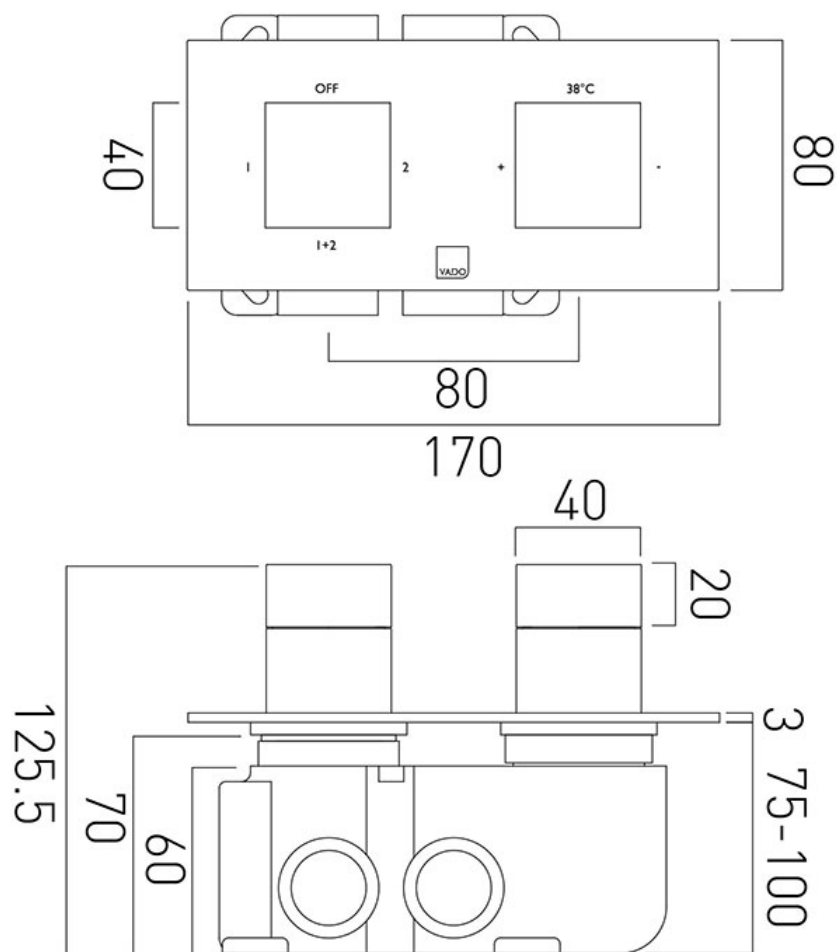

SPECIFICATION SHEET

COLLECTION: NOTION

PRODUCT CODE: TAB-148/2-H-NOT-C/P

DESCRIPTION:

Tablet Notion horizontal concealed 2 outlet 2 handle thermostatic shower valve with all-flow function wall mounted
thermostatic cartridge V-001C-PLA
diverter cartridge TAB-001G-DIV
2 x 3/4" female inlets
2 x 3/4" female outlets
includes 3/4" - 1/2" adaptors
supplied with mortar/tile guard
min-max wall mount 75-100mm
optimum installation depth 87mm
minimum operating pressure
0.2 bar LP (shower) 1.0 bar MP (bath)

FINISH:

Chrome

FLOW REGULATOR:

N

MINIMUM OPERATING PRESSURE:

0.2 bar LP (shower) 1.0 bar MP (bath)

tel: 01934 744466
email: sales@vado.com
www.vado.com

where inspiration flows
taps | showering | accessories

TECHNICAL DRAWING

COLLECTION: NOTION

PRODUCT CODE: TAB-148/2-H-NOT-C/P

tel: 01934 744466
email: sales@vado.com
www.vado.com

where inspiration flows
taps | showering | accessories