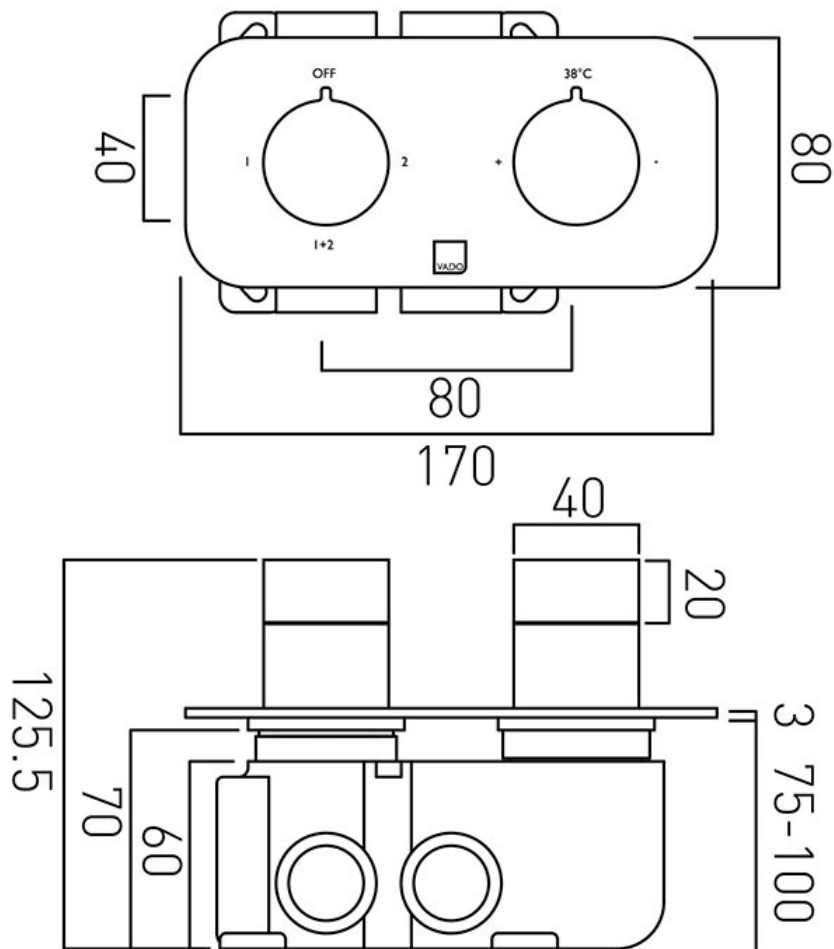

# TECHNICAL DRAWING

**COLLECTION:** ALTITUDE

**PRODUCT CODE:** TAB-148/2-H-ALT-C/P

tel: 01934 744466  
email: sales@vado.com  
www.vado.com

**where inspiration flows**  
taps | showering | accessories