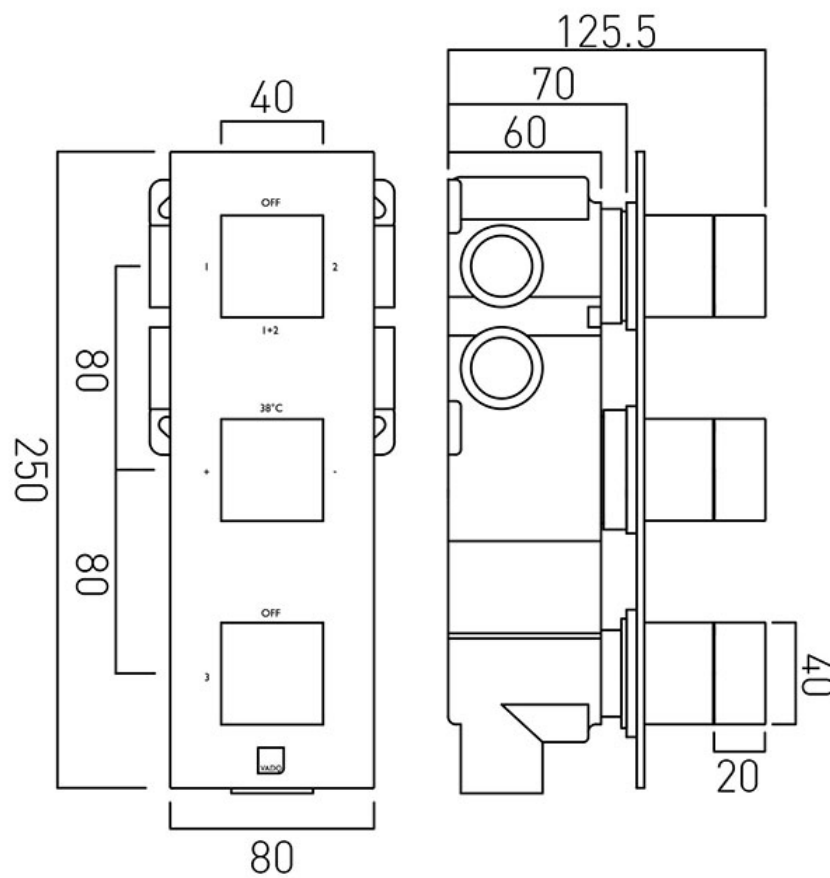

# SPECIFICATION SHEET

**COLLECTION:** NOTION

**PRODUCT CODE:** TAB-128/3-NOT-C/P

**DESCRIPTION:**

Tablet Notion vertical concealed 3 outlet 3 handle thermostatic shower valve with all-flow function wall mounted  
thermostatic cartridge V-001C-PLA  
diverter cartridge TAB-001G-DIV  
flow cartridge TAB-002A-3/4  
2 x 3/4" female inlets  
3 x 3/4" female outlets  
includes 3/4" - 1/2" adaptors  
supplied with mortar/tile guard  
min-max wall mount 75-100mm  
optimum installation depth 87mm  
minimum operating pressure  
0.2 bar LP (shower) 1.0 bar MP (bath)

**FINISH:**

Chrome

**FLOW REGULATOR:**

N

**MINIMUM OPERATING PRESSURE:**

0.2 bar LP (shower) 1.0 bar MP (bath)

**FLOW RATE AT 3.0 BAR FLOW PRESSURE:**

outlet 1 30.1 outlet 2 30.1 outlet 3 33.2 l/min

# TECHNICAL DRAWING

**COLLECTION:** NOTION

**PRODUCT CODE:** TAB-128/3-NOT-C/P

tel: 01934 744466  
email: sales@vado.com  
www.vado.com

**where inspiration flows**  
taps | showering | accessories