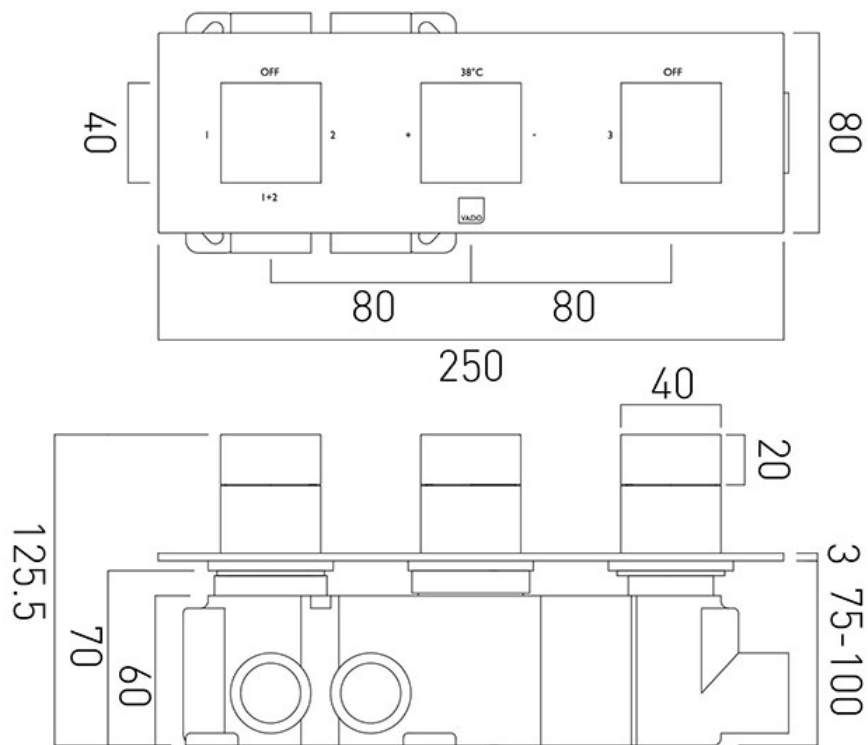

SPECIFICATION SHEET

COLLECTION: NOTION

PRODUCT CODE: TAB-128/3-H-NOT-C/P

DESCRIPTION:

Tablet Notion horizontal concealed 3 outlet 3 handle thermostatic shower valve with all-flow function wall mounted
thermostatic cartridge V-001C-PLA
diverter cartridge TAB-001G-DIV
flow cartridge TAB-002A-3/4
2 x 3/4" female inlets
3 x 3/4" female outlets
includes 3/4" - 1/2" adaptors
supplied with mortar/tile guard
min-max wall mount 75-100mm
optimum installation depth 87mm
minimum operating pressure
0.2 bar LP (shower) 1.0 bar MP (bath)

tel: 01934 744466
email: sales@vado.com
www.vado.com

where inspiration flows
taps | showering | accessories

TECHNICAL DRAWING

COLLECTION: NOTION

PRODUCT CODE: TAB-128/3-H-NOT-C/P

tel: 01934 744466
email: sales@vado.com
www.vado.com