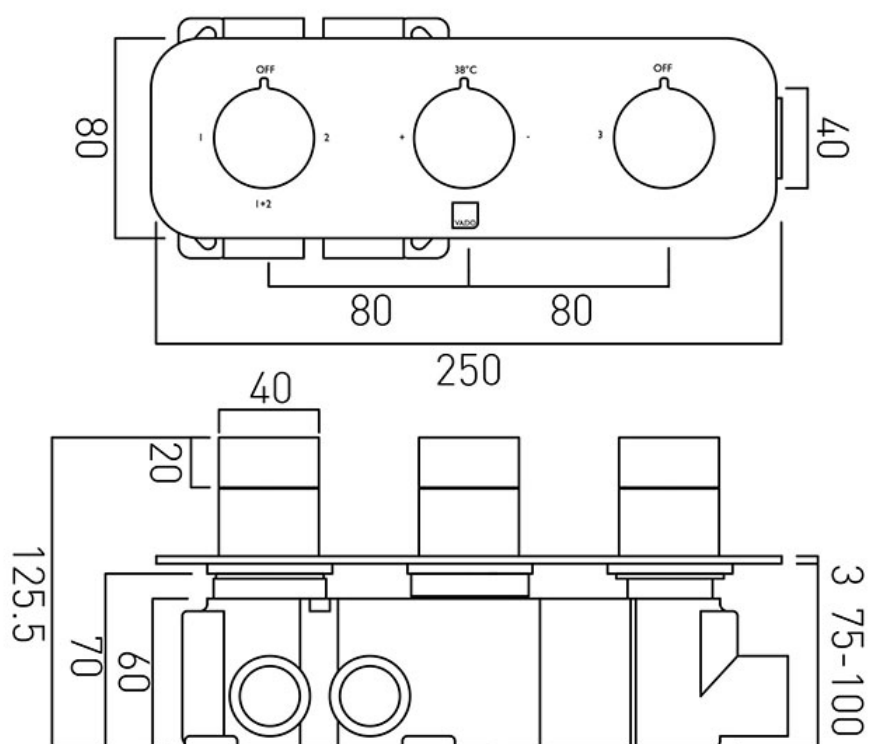

## DESCRIPTION:

Tablet Altitude horizontal concealed 3 outlet 3 handle  
thermostatic shower valve with all-flow function  
wall mounted  
thermostatic cartridge V-001C-PLA  
diverter cartridge TAB-001G-DIV  
flow cartridge TAB-002A-3/4  
2 x 3/4" female inlets  
3 x 3/4" female outlets  
includes 3/4" - 1/2" adaptors  
supplied with mortar/tile guard  
min-max wall mount 75-100mm  
optimum installation depth 87mm  
minimum operating pressure 0.2 bar LP (shower) / 1.0  
bar MP (bath)

## FLOW RATE AT 3.0 BAR FLOW PRESSURE:

outlet 1 30.1 outlet 2 30.1 outlet 3 33.2 l/min

tel: 01934 744466  
email: sales@vado.com  
www.vado.com

**where inspiration flows**  
taps | showering | accessories

# TECHNICAL DRAWING

**COLLECTION:** ALTITUDE

**PRODUCT CODE:** TAB-128/3-H-ALT-C/P

tel: 01934 744466  
email: sales@vado.com  
www.vado.com

**where inspiration flows**  
taps | showering | accessories