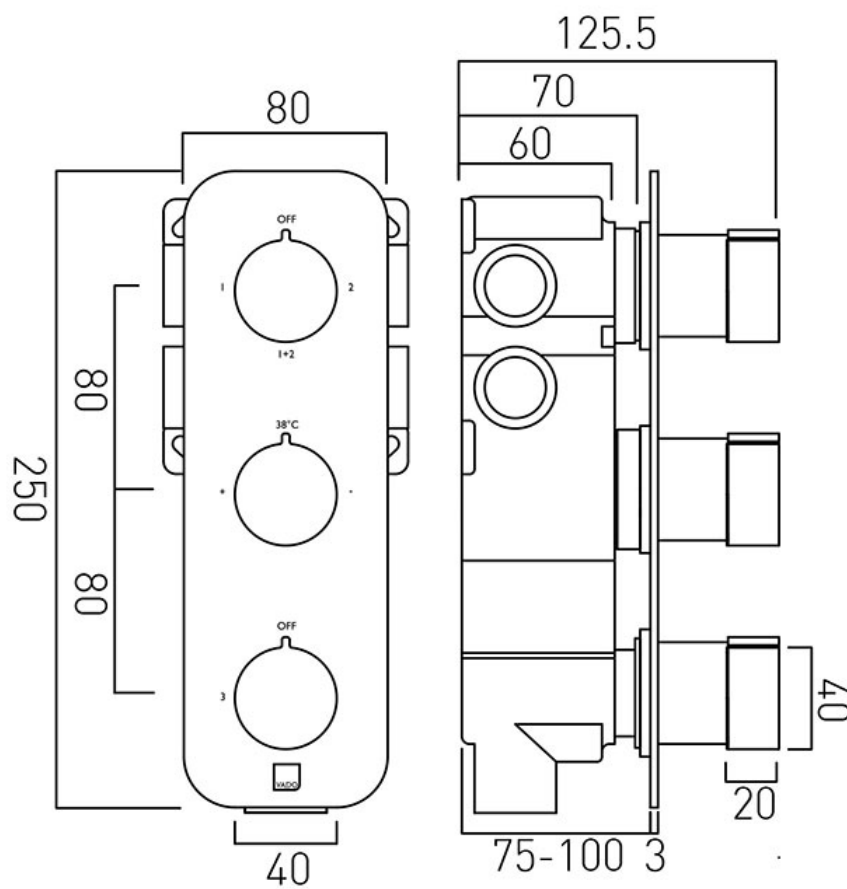

SPECIFICATION SHEET

COLLECTION: ALTITUDE

PRODUCT CODE: TAB-128/3-ALT-C/P

DESCRIPTION:

Tablet Altitude vertical concealed 3 outlet 3 handle
thermostatic shower valve with all-flow function

wall mounted

thermostatic cartridge V-001C-PLA

diverter cartridge TAB-001G-DIV

flow cartridge TAB-002A-3/4

2 x 3/4" female inlets

3 x 3/4" female outlets

includes 3/4" - 1/2" adaptors

supplied with mortar/tile guard

min-max wall mount 75-100mm

optimum installation depth 87mm

FLOW RATE AT 3.0 BAR FLOW PRESSURE:

outlet 1 30.1 outlet 2 30.1 outlet 3 33.2 l/min

tel: 01934 744466

email: sales@vado.com

www.vado.com

where inspiration flows

taps | showering | accessories

TECHNICAL DRAWING

COLLECTION: ALTITUDE

PRODUCT CODE: TAB-128/3-ALT-C/P

tel: 01934 744466
email: sales@vado.com
www.vado.com

where inspiration flows
taps | showering | accessories