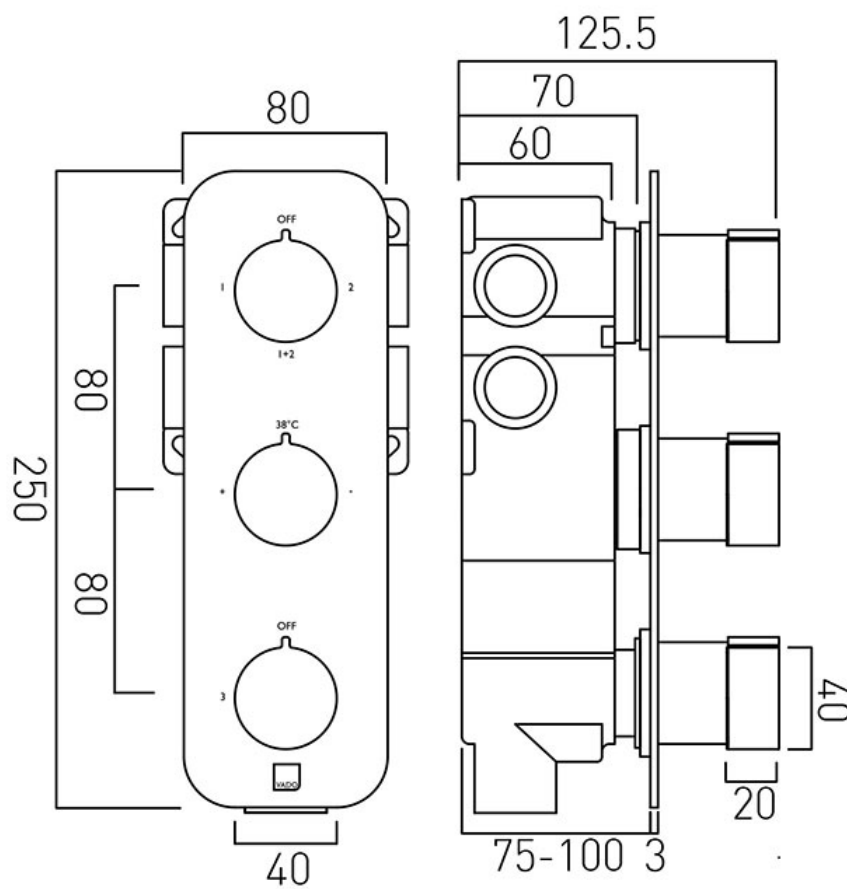

TECHNICAL DRAWING

COLLECTION: ALTITUDE

PRODUCT CODE: TAB-128/3-ALT-C/P

tel: 01934 744466
email: sales@vado.com
www.vado.com

where inspiration flows
taps | showering | accessories