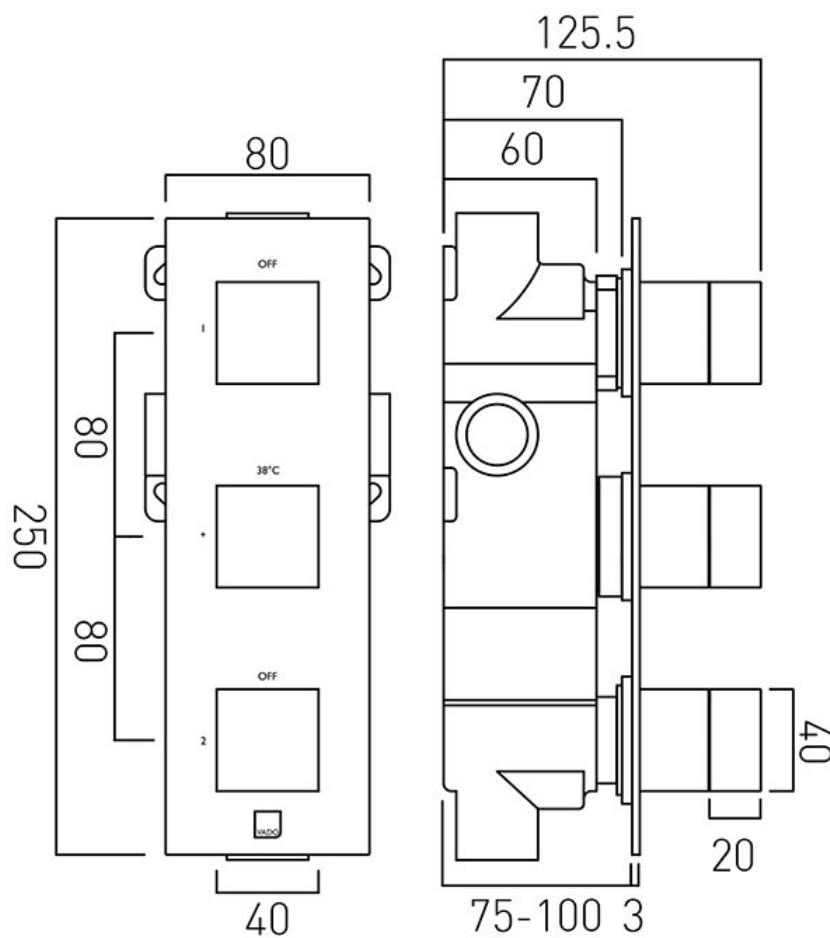

SPECIFICATION SHEET

COLLECTION: NOTION

PRODUCT CODE: TAB-128/2-NOT-C/P

DESCRIPTION:

Tablet Notion vertical concealed 2 outlet 3 handle thermostatic shower valve with all-flow function wall mounted
thermostatic cartridge V-001C-PLA
2 x flow cartridge TAB-002A-3/4
2 x 3/4" female inlets
2 x 3/4" female outlets
includes 3/4" - 1/2" adaptors
supplied with mortar/tile guard
min-max wall mount 75-100mm
optimum installation depth 87mm
minimum operating pressure
0.2 bar LP (shower) 1.0 bar MP (bath)

FINISH:

Chrome

FLOW REGULATOR:

N

MINIMUM OPERATING PRESSURE:

0.2 bar LP (shower) 1.0 bar MP (bath)

tel: 01934 744466
email: sales@vado.com
www.vado.com

where inspiration flows
taps | showering | accessories

TECHNICAL DRAWING

COLLECTION: NOTION

PRODUCT CODE: TAB-128/2-NOT-C/P

tel: 01934 744466
email: sales@vado.com
www.vado.com

where inspiration flows
taps | showering | accessories