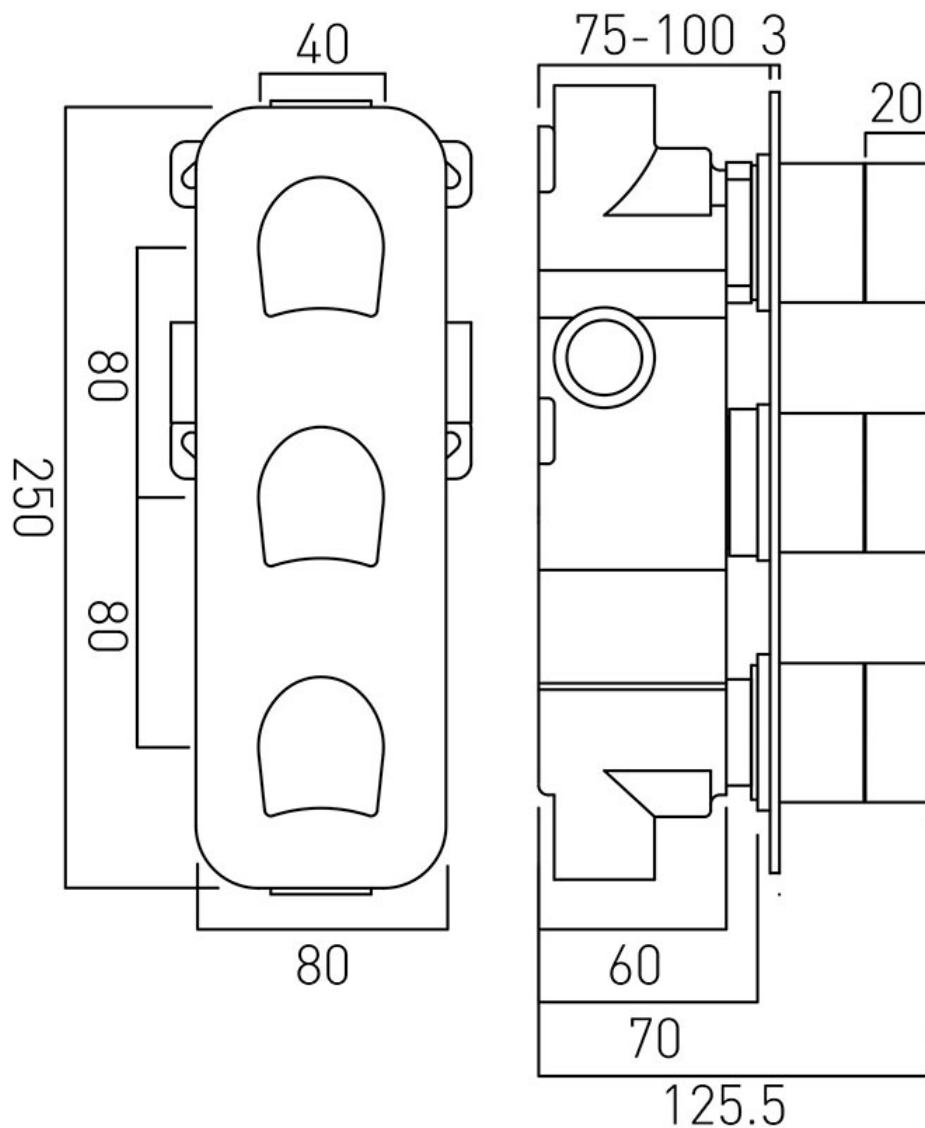

TECHNICAL DRAWING

COLLECTION: KOVERA

PRODUCT CODE: TAB-128/2-KOV-C/P

tel: 01934 744466
email: sales@vado.com
www.vado.com

where inspiration flows
taps | showering | accessories