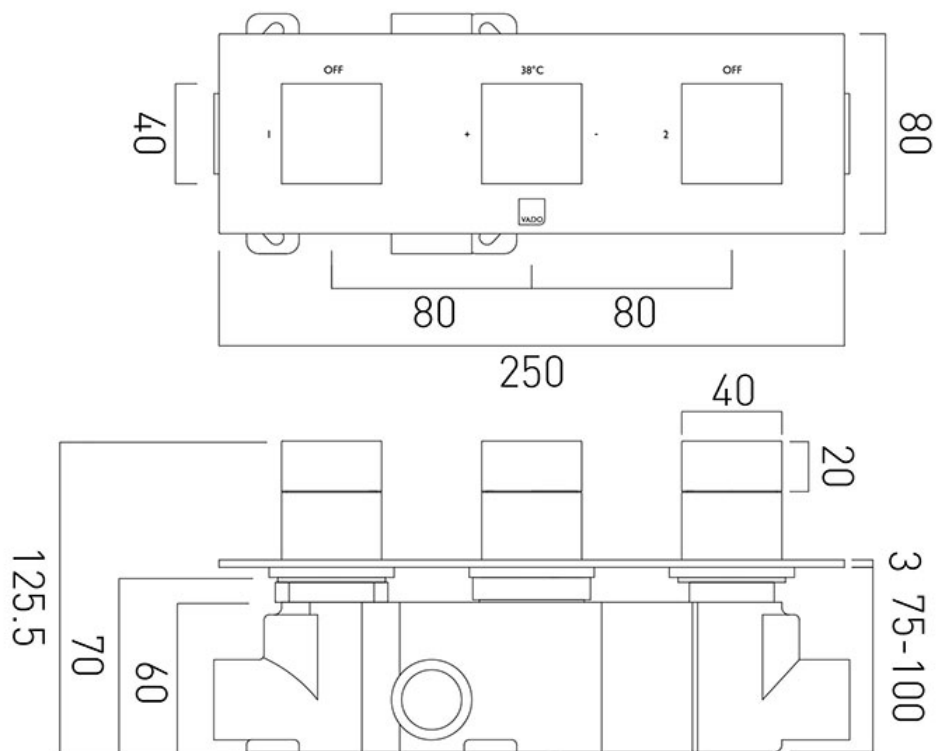

SPECIFICATION SHEET

COLLECTION: NOTION

PRODUCT CODE: TAB-128/2-H-NOT-C/P

DESCRIPTION:

Tablet Notion horizontal concealed 2 outlet 3 handle
thermostatic shower valve with all-flow function
wall mounted
thermostatic cartridge V-001C-PLA
2 x flow cartridge TAB-002A-3/4
2 x 3/4" female inlets
2 x 3/4" female outlets
includes 3/4" - 1/2" adaptors
supplied with mortar/tile guard
min-max wall mount 75-100mm
optimum installation depth 87mm
minimum operating pressure
0.2 bar LP (shower) 1.0 bar MP (bath)

FINISH:

Chrome

FLOW REGULATOR:

N

MINIMUM OPERATING PRESSURE:

0.2 bar LP (shower) 1.0 bar MP (bath)

tel: 01934 744466
email: sales@vado.com
www.vado.com

where inspiration flows
taps | showering | accessories

TECHNICAL DRAWING

COLLECTION: NOTION

PRODUCT CODE: TAB-128/2-H-NOT-C/P

tel: 01934 744466
email: sales@vado.com
www.vado.com

where inspiration flows
taps | showering | accessories