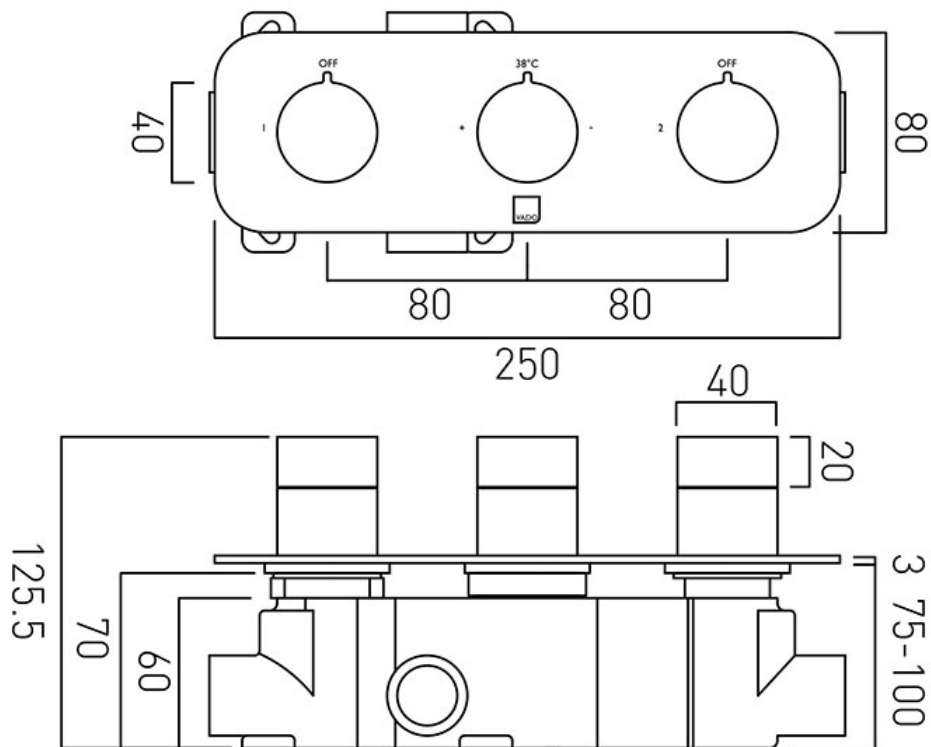

TECHNICAL DRAWING

COLLECTION: ALTITUDE

PRODUCT CODE: TAB-128/2-H-ALT-C/P

tel: 01934 744466
email: sales@vado.com
www.vado.com

where inspiration flows
taps | showering | accessories