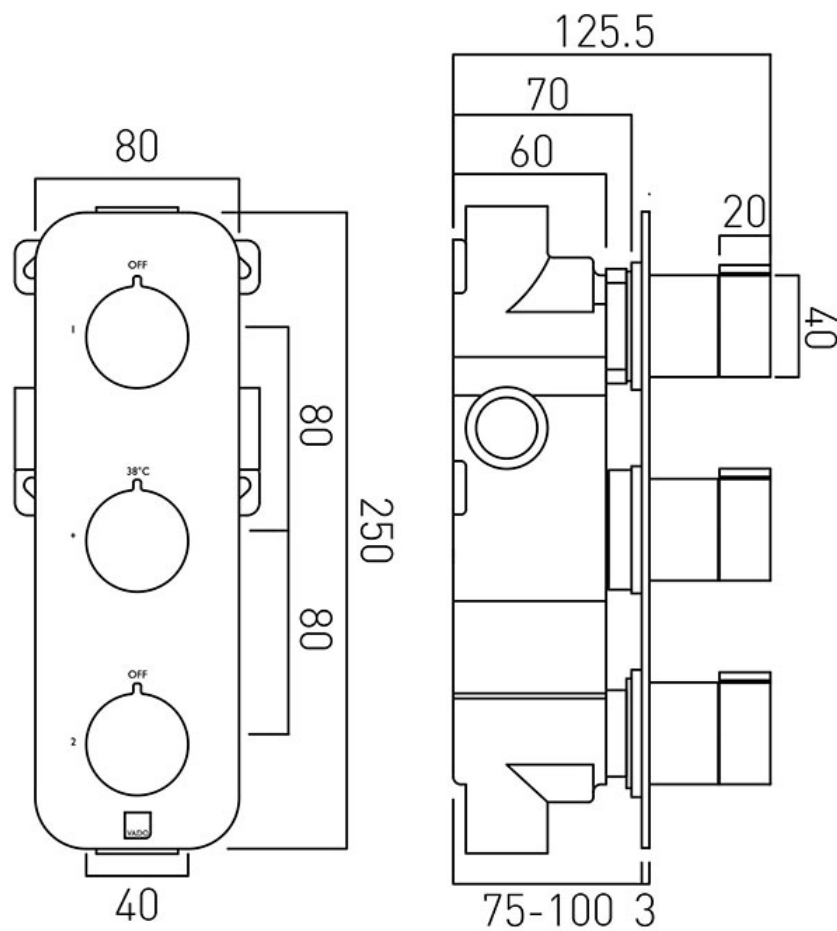

SPECIFICATION SHEET

COLLECTION: ALTITUDE

PRODUCT CODE: TAB-128/2-ALT-C/P

DESCRIPTION:

Tablet Altitude vertical concealed 2 outlet 3 handle thermostatic shower valve with all-flow function wall mounted

thermostatic cartridge V-001C-PLA

2 x flow cartridge TAB-002A-3/4

2 x 3/4" female inlets

2 x 3/4" female outlets

includes 3/4" - 1/2" adaptors

supplied with mortar/tile guard

min-max wall mount 75-100mm

optimum installation depth 87mm

minimum operating pressure 0.2 bar LP (shower) / 1.0 bar MP (bath)

Outlet 1: 35, Outlet 2: 34 l/min

tel: 01934 744466

email: sales@vado.com

www.vado.com

where inspiration flows

taps | showering | accessories

TECHNICAL DRAWING

COLLECTION: ALTITUDE

PRODUCT CODE: TAB-128/2-ALT-C/P

tel: 01934 744466
email: sales@vado.com
www.vado.com

where inspiration flows
taps | showering | accessories