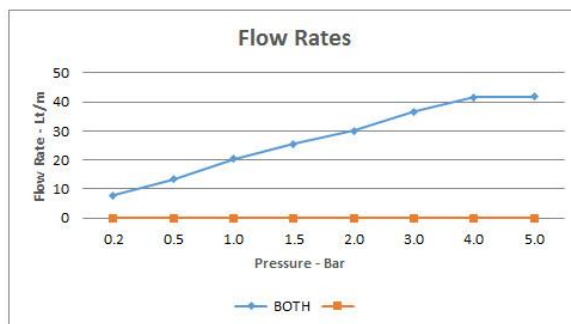

FLOW RATE AT 3.0 BAR FLOW PRESSURE:

Outlet 1: 35, Outlet 2: 34 l/min

tel: 01934 744466

email: sales@vado.com

www.vado.com

where inspiration flows

taps | showering | accessories