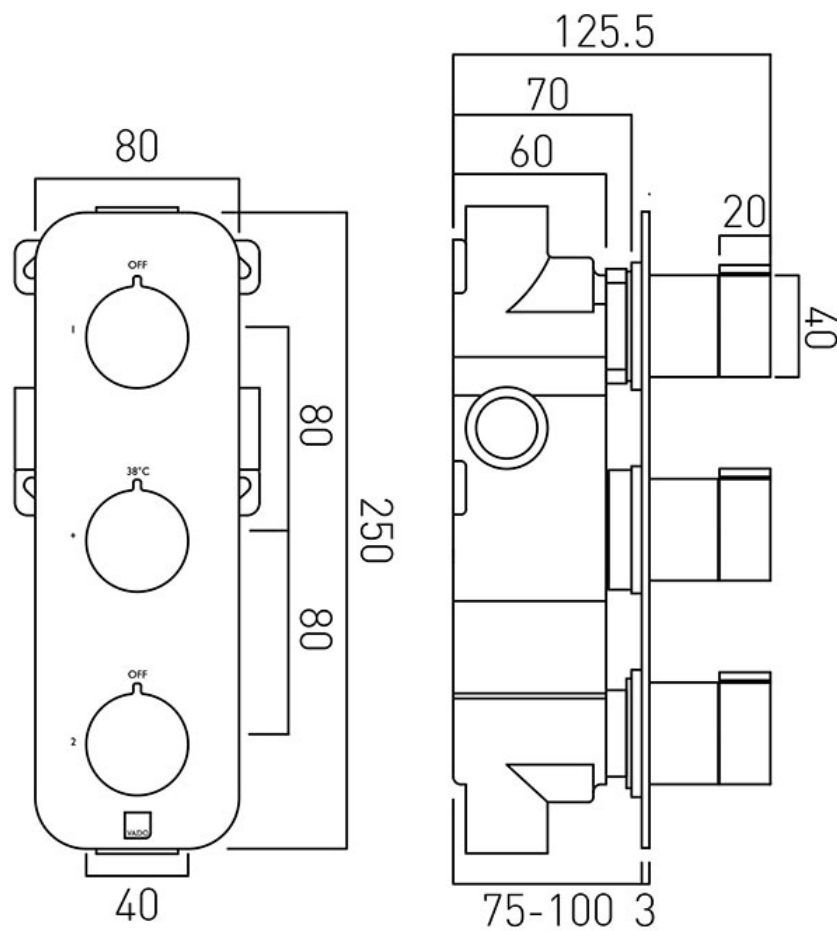

TECHNICAL DRAWING

COLLECTION: ALTITUDE

PRODUCT CODE: TAB-128/2-ALT-C/P

tel: 01934 744466
email: sales@vado.com
www.vado.com

where inspiration flows
taps | showering | accessories