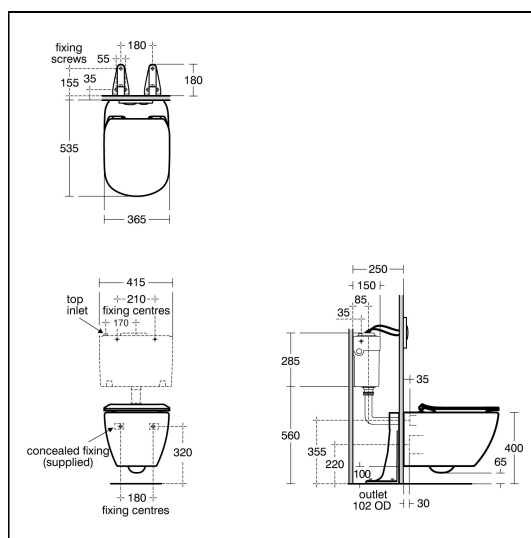

ILLUSTRATED

- **T3545** Tesi wall mounted wc pan with hidden fixations
- **S3643** Conceala 2 cistern 4.5/3 or 4/2.6 litre dual flush valve side supply and internal overflow, alternative height plastic flushbends, no flushplate
- **T3527** Tesi slim toilet seat and cover, slow close
- **E4465** Karisma flush plate dual flush, branded for Conceala 2 cisterns, chrome
- **E0060** Support frame with bolts for wall hung WC pans

OPTIONS

- **S3624** Conceala 2 cistern 6/4 litre dual flush valve top inlet and internal overflow, alternative height plastic flushbends
- **T3528** Tesi slim toilet seat and cover, standard close
- **T3529** Tesi wrap style toilet seat and cover, slow close
- **T3530** Tesi wrap style toilet seat and cover, standard close

ILLUSTRATED PRODUCT DETAILS

Weights

- **T3545** 22.00 KG
- **S3643** 2.70 KG
- **T3527** 2.20 KG
- **E4465** 0.50 KG
- **E0060** 4.28 KG

Materials

- **T3545** Vitreous China
- **S3643** Plastic
- **T3527** Plastic
- **E4465** Chrome Plated Plastic
- **E0060** Metal

Finishes

- **T3545** White (01)
- **S3643** Neutral / No Finish (67)
- **T3527** White (01)
- **E4465** Chrome (AA)
- **E0060** Neutral / No Finish (67)

Capacity

- **S3643** 4 litres

Designer

Robin Levien, RDI

FINISH OPTIONS

(AA) Chrome	(GN) Ultra Steel	(01) White
(36) Light Blue	(GQ) Red	(79) yellow

Standards

Vitreous china to BS3402. WC pan to BS EN 997 and BS EN 33

Special Notes

E0060 support brackets secured to floor within the duct. WC fixed to support brackets with hidden fixing set provided. Joint sealed with waterproof sealant (not supplied).

FEATURES