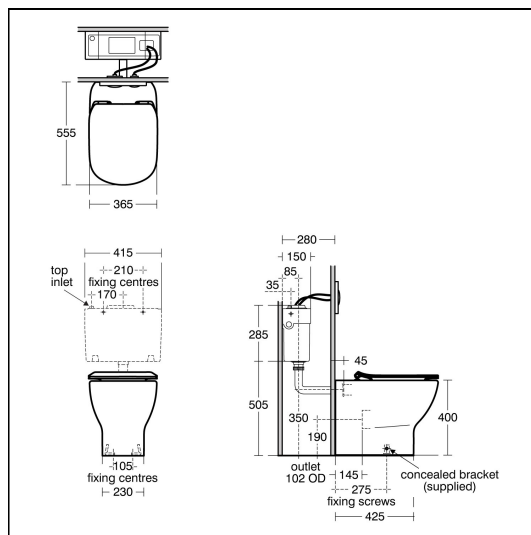

Tesi Back to Wall WC Suite

ILLUSTRATED

- T3535** Tesi back to wall wc pan with horizontal outlet
- S3643** Conceala 2 cistern 4.5/3 or 4/2.6 litre dual flush valve side supply and internal overflow, alternative height plastic flushbends, no flushplate
- T3527** Tesi slim toilet seat and cover, slow close
- E4465** Karisma flush plate dual flush, branded for Conceala 2 cisterns, chrome

ILLUSTRATED PRODUCT DETAILS

Weights

- T3535** 26.30 KG
- S3643** 2.70 KG
- T3527** 2.20 KG
- E4465** 0.50 KG

Materials

- T3535** Vitreous China
- S3643** Plastic
- T3527** Plastic
- E4465** Chrome Plated Plastic

Finishes

- T3535**  White (01)
- S3643**  Neutral / No Finish (67)
- T3527**  White (01)
- E4465**  Chrome (AA)

Capacity

- S3643** 4 litres

Designer

Robin Levien, RDI

FINISH OPTIONS

- | | | |
|---|---|---|
|  |  |  |
| (AA) Chrome | (GN) Ultra Steel | (01) White |
|  |  |  |
| (36) Light Blue | (GQ) Red | (79) yellow |

Standards

Vitreous china to BS3402. WC pan to BS EN 997 and BS EN 33

Special Notes

WC pan screwed to floor using concealed brackets (supplied). Joint to wall sealed with waterproof sealant (not supplied). Can be used with the Tempo WC furniture unit.