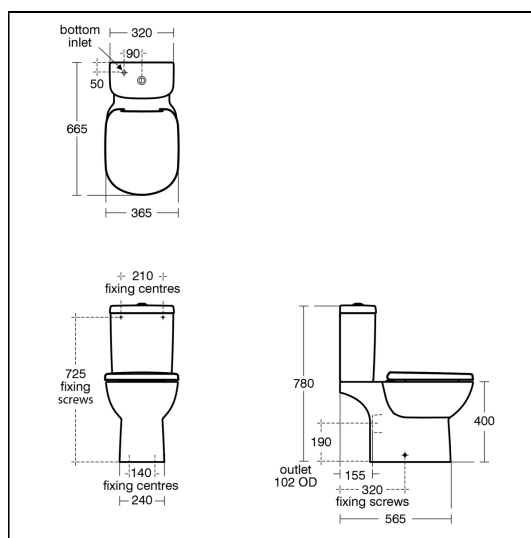

Tempo Close Coupled WC Pan

ILLUSTRATED

- T3276** Tempo close coupled WC pan with horizontal outlet
- T4271** Tempo close coupled delay fill, valve cistern 4/2.6 litre dual flush push button bottom supply and internal overflow
- T6793** Tempo seat and cover, slow close

OPTIONS

- T4270** Tempo close coupled delay fill, valve cistern 6/4 litre dual flush push button bottom supply and internal overflow
- T6792** Tempo seat and cover

ILLUSTRATED PRODUCT DETAILS

Weights

- T3276** 23.40 KG
- T4271** 11.00 KG
- T6793** 2.30 KG

Materials

- T3276** Vitreous China
- T4271** Vitreous China
- T6793** Plastic

Finishes

- T3276** White (01)
- T4271** White (01)
- T6793** White (01)

Capacity

- T4271** 4 litres

Designer

Robin Levien, RDI

Standards

Vitreous china to BS 3402, BS EN 997 and BS EN 33

Special Notes

WC screwed to floor and cistern screwed to floor.

ACCREDITATIONS

Flush Valve
1307005

Inlet Valve
NSF171723

FEATURES