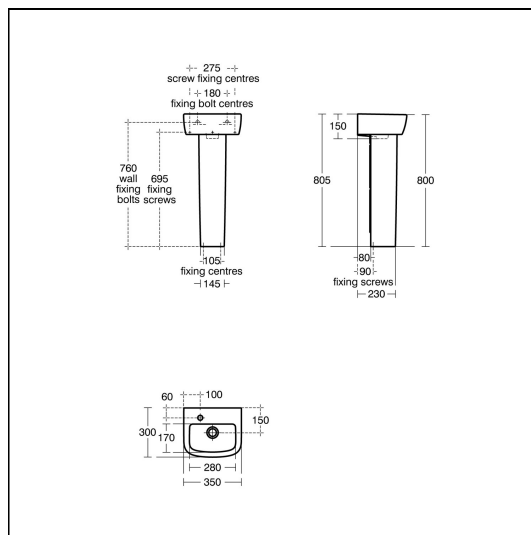

OPTIONS

- E0157** Wall fixing set
- A5900** TMV Thermostatic mixing valve 15mm
- E5010** Pair Steel Wall Hangers

ILLUSTRATED PRODUCT DETAILS

Sizes

T0595 w:350 x d:300

Weights

- T0595** 6.50 KG
- T4272** 10.80 KG
- B8062** 2.42 KG
- S8910** 0.20 KG

Capacity

T0595 2 litres

Flow rates

B8062 5 Litres per minute @ 3 bar pressure

Designer

Robin Levien, RDI

Standards

Vitreous china to BS 3402

Special Notes

40cm handrinse basin wall mounted using T0157 Wall fixing set with semi pedestal fixed to wall with brackets supplied or full handrinse pedestal mounted using 2 screws through back of basin (not supplied)

Tempo 35cm Handrinse Washbasin, LH Taphole