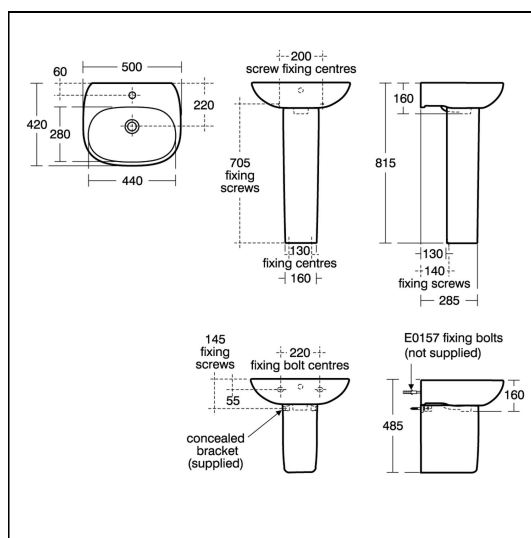

OPTIONS

T3519	Tesi full pedestal
--------------	--------------------

ILLUSTRATED PRODUCT DETAILS

Sizes

T0312 w:500 x d:420

Weights

T0312 14.00 KG

T3573 7.00 KG

S8910 Plastic

Finishes

T0312  White (01)

T3573  White (01)

E0157  Neutral / No Finish (67)

A6592  Chrome (AA)

S8910  Neutral / No Finish (67)

Capacity

T0312 3 litres

Flow rates

A6592 5 Litres per minute @ 3 bar pressure

Designer

Robin Levien, RDI

Standards

Vitreous china to BS3402. Washbasin to BS EN 14688 and BS EN 31

Special Notes