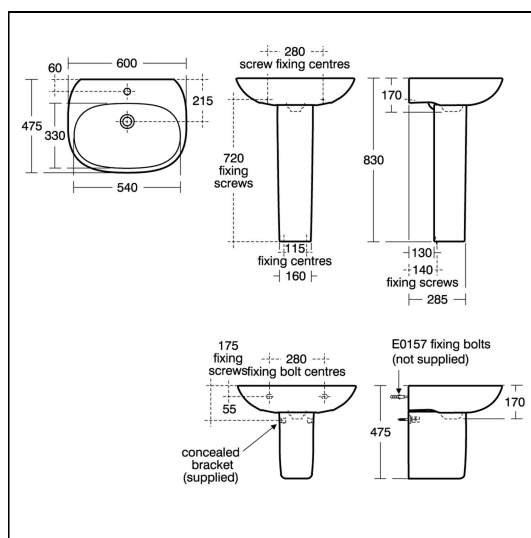

Tesi 60cm Washbasin

ILLUSTRATED

- **T0265** Tesi 60cm washbasin, 1 taphole with overflow
- **T3519** Tesi full pedestal
- **E0157** Wall fixing set
- **A6592** Tesi single lever basin mixer with pop-up waste and 5lpm eco flow regulator
- **S8910** Trap 1¼" plastic bottle, 75mm seal, multi-purpose outlet

OPTIONS

- **T3573** Tesi semi pedestal

ILLUSTRATED PRODUCT DETAILS

Sizes

T0265 w:550 x d:450

Weights

T0265 15.80 KG

T3519 11.50 KG

E0157 0.16 KG

A6592 1.71 KG

S8910 0.20 KG

Materials

T0265 Vitreous China

T3519 Vitreous China

E0157 Metal

A6592 Chrome Plated Metal

S8910 Plastic

Finishes

T0265 White (01)

T3519 White (01)

E0157 Neutral / No Finish (67)

A6592 Chrome (AA)

S8910 Neutral / No Finish (67)

Capacity

T0265 4 litres

Flow rates

A6592 5 Litres per minute @ 3 bar pressure

Designer

Robin Levien, RDI

FINISH OPTIONS

Standards

Vitreous china to BS3402. Washbasin to BS EN 14688 and BS EN 31

Special Notes

Washbasin wall mounted using E0157 wall fixing set with semi-pedestal fixed to wall with brackets supplied or washbasin pedestal mounted using 2 screws through the back of the basin (not supplied)