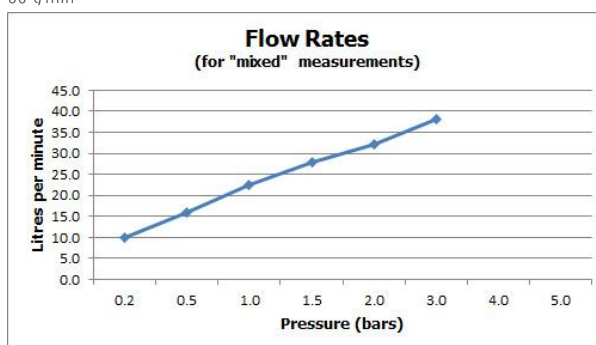

# SPECIFICATION SHEET

**COLLECTION:** SYNERGIE

**PRODUCT CODE:** SYN-240/W-C/P

**DESCRIPTION:**

waterfall bath spout  
wall mounted  
12 x 44mm threaded connection  
brass inlet tube SYN-140-CONNECTOR  
minimum operating pressure 1.0 bar MP

**FINISH:**

Chrome

**MINIMUM OPERATING PRESSURE:**

1.0 bar MP

**FLOW RATE AT 3.0 BAR FLOW PRESSURE:**

38 l/min

tel: 01934 744466  
email: sales@vado.com  
www.vado.com

**where inspiration flows**  
taps | showering | accessories