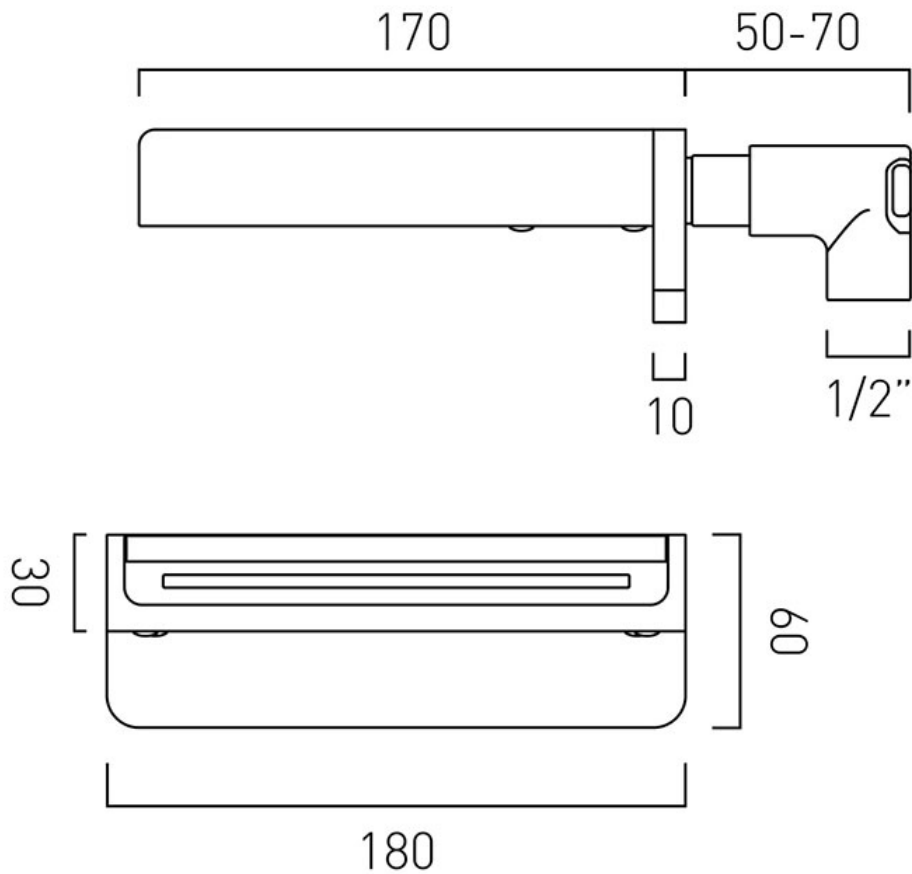

# SPECIFICATION SHEET

**COLLECTION:** SYNERGIE

**PRODUCT CODE:** SYN-240/W-C/P

**DESCRIPTION:**

waterfall bath spout  
wall mounted  
12 x 44mm threaded connection  
brass inlet tube SYN-140-CONNECTOR  
minimum operating pressure 1.0 bar MP

**FINISH:**

Chrome

**MINIMUM OPERATING PRESSURE:**

1.0 bar MP

**FLOW RATE AT 3.0 BAR FLOW PRESSURE:**

38 l/min

tel: 01934 744466  
email: sales@vado.com  
www.vado.com

**where inspiration flows**  
taps | showering | accessories

# TECHNICAL DRAWING

**COLLECTION:** SYNERGIE

**PRODUCT CODE:** SYN-240/W-C/P

tel: 01934 744466  
email: sales@vado.com  
www.vado.com

**where inspiration flows**  
taps | showering | accessories