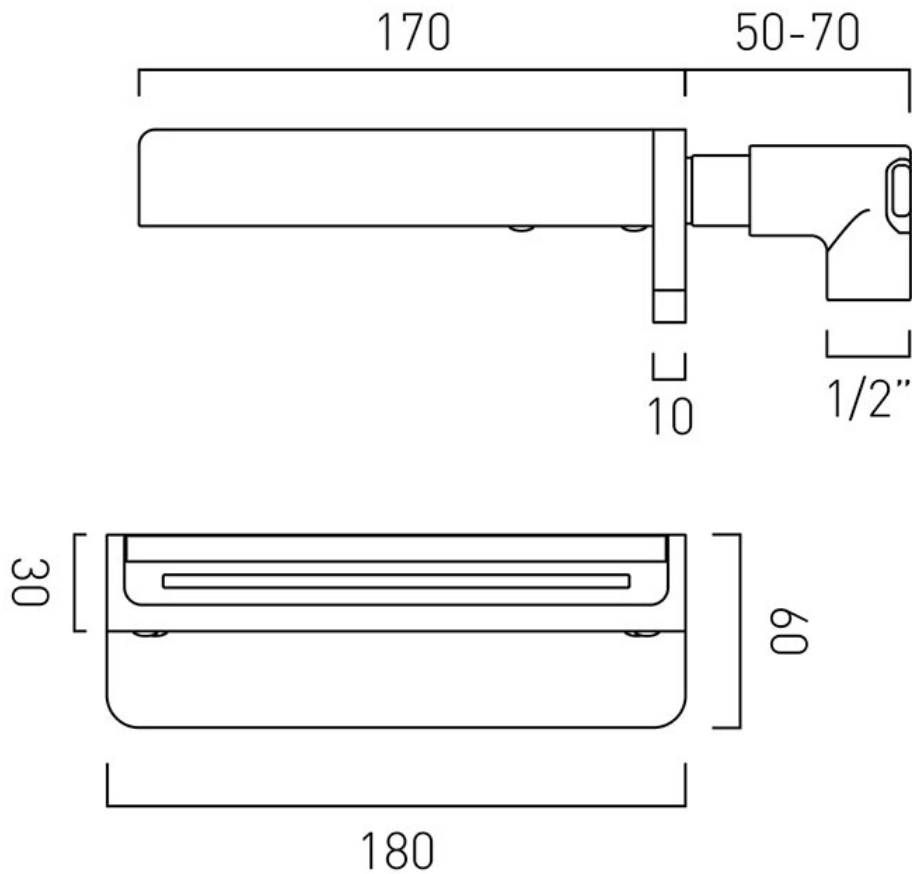

# TECHNICAL DRAWING

**COLLECTION:** SYNERGIE

**PRODUCT CODE:** SYN-240/W-C/P

tel: 01934 744466  
email: sales@vado.com  
www.vado.com

**where inspiration flows**  
taps | showering | accessories