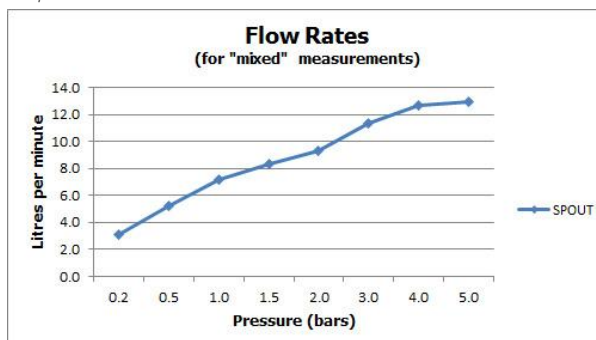

SPECIFICATION SHEET

COLLECTION: SYNERGIE

PRODUCT CODE: SYN-100E/SB-C/P

DESCRIPTION:

progressive extended mono basin mixer
with waterfall spout
single lever
deck mounted
smooth bodied
without universal basin waste
ceramic cartridge SYN-CART/A
deck mount drill hole diameter 35mm
minimum operating pressure 0.2 bar LP

FINISH:

Chrome

FLOW REGULATOR:

flow regulator fitted as standard

MINIMUM OPERATING PRESSURE:

0.2 bar LP

FLOW RATE AT 3.0 BAR FLOW PRESSURE:

11 l/min