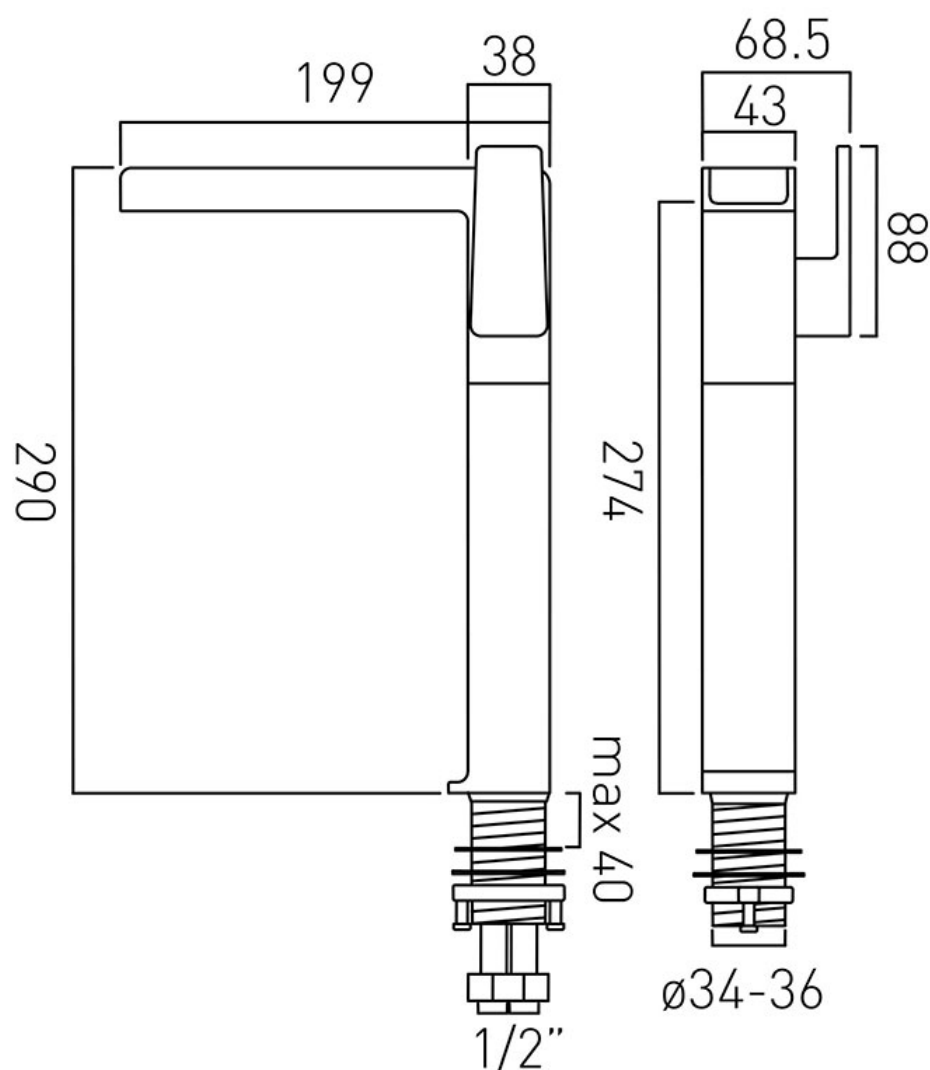

SPECIFICATION SHEET

COLLECTION: SYNERGIE

PRODUCT CODE: SYN-100E/SB-C/P

DESCRIPTION:

progressive extended mono basin mixer
with waterfall spout
single lever
deck mounted
smooth bodied
without universal basin waste
ceramic cartridge SYN-CART/A
deck mount drill hole diameter 35mm
minimum operating pressure 0.2 bar LP

FINISH:

Chrome

FLOW REGULATOR:

flow regulator fitted as standard

MINIMUM OPERATING PRESSURE:

0.2 bar LP

FLOW RATE AT 3.0 BAR FLOW PRESSURE:

11 l/min

tel: 01934 744466
email: sales@vado.com
www.vado.com

where inspiration flows
taps | showering | accessories

TECHNICAL DRAWING

COLLECTION: SYNERGIE

PRODUCT CODE: SYN-100E/SB-C/P

tel: 01934 744466
email: sales@vado.com
www.vado.com