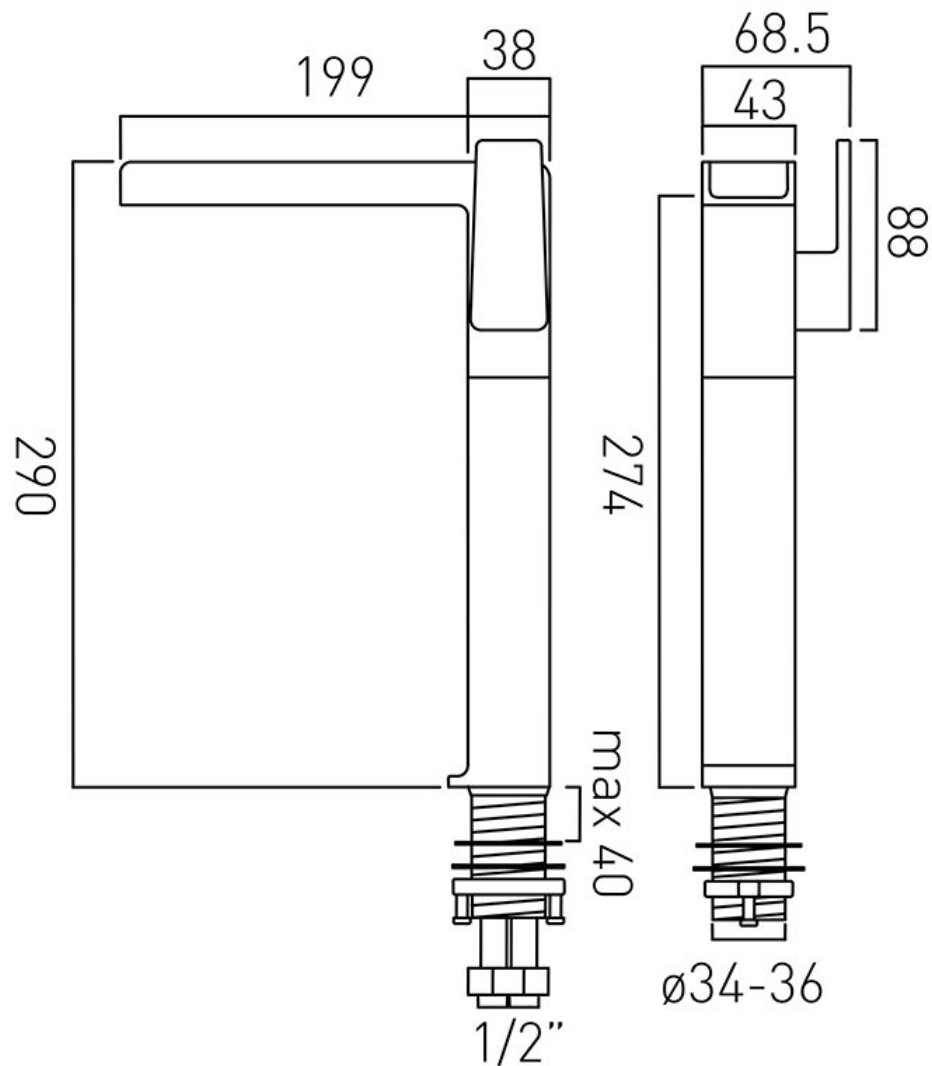

TECHNICAL DRAWING

COLLECTION: SYNERGIE

PRODUCT CODE: SYN-100E/SB-C/P

tel: 01934 744466
email: sales@vado.com
www.vado.com

where inspiration flows
taps | showering | accessories