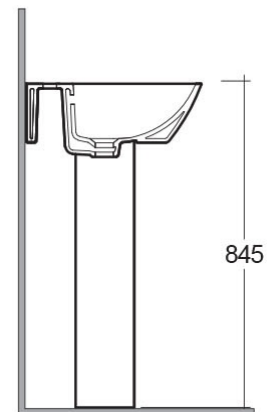

RAK-SUMMIT

Wash basin | Pedestal

RAK
CERAMICS

Technical specifications

Dimensions: 600 x 430 mm

Weight: 27 Kg

Color: Alpine White

Shape of basin: Rectangle

Overflow hole: yes

Suites: [RAK-SUMMIT](#)

Code	Name
SM0102AWHA	SUMMIT PEDESTAL
SM0101AWHA	SUMMIT WASH BASIN 60CM

Dimensions: All measurements are in millimeters and are subject to normal manufacturing variations.
Note: Due to a continuing development programme to improve design and performance, the manufacturer reserves all rights to vary specifications without prior information.
Please note accessories are for photographic use only.