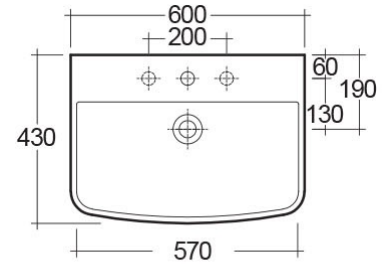

RAK-SUMMIT

Wash basin | Pedestal

RAK
CERAMICS

Technical specifications

Dimensions: 600 x 430 mm

Weight: 27 Kg

Color: Alpine White

Shape of basin: Rectangle

Overflow hole: yes

Suites: [RAK-SUMMIT](#)

Code	Name
SM0102AWHA	SUMMIT PEDESTAL
SM0101AWHA	SUMMIT WASH BASIN 60CM

Dimensions: All measurements are in millimeters and are subject to normal manufacturing variations.
Note: Due to a continuing development programme to improve design and performance, the manufacturer reserves all rights to vary specifications without prior information.
Please note accessories are for photographic use only.