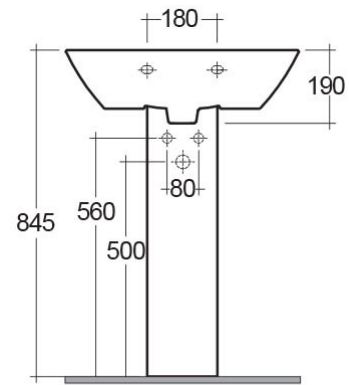

RAK-SUMMIT

Wash basin | Pedestal

RAK
CERAMICS

Technical specifications

Dimensions: 600 x 430 mm

Weight: 27 Kg

Color: Alpine White

Shape of basin: Rectangle

Overflow hole: yes

Suites: [RAK-SUMMIT](#)

Code	Name
SM0102AWHA	SUMMIT PEDESTAL
SM0101AWHA	SUMMIT WASH BASIN 60CM

Dimensions: All measurements are in millimeters and are subject to normal manufacturing variations.
Note: Due to a continuing development programme to improve design and performance, the manufacturer reserves all rights to vary specifications without prior information.
Please note accessories are for photographic use only.