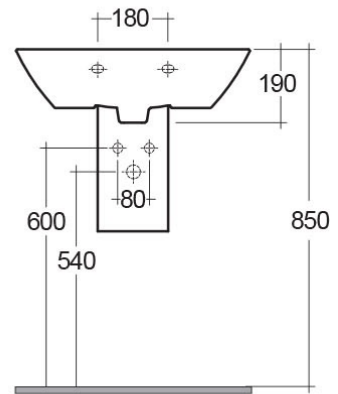

## Wash basin | Half Pedestal

**RAK**  
CERAMICS

### Technical specifications

Dimensions: 600 x 430 mm

Weight: 23 Kg

Color: Alpine White

Shape of basin: Rectangle

Overflow hole: yes

Suites: [RAK-SUMMIT](#)

Code	Name
SM0103AWHA	SUMMIT HALF PEDESTAL
SM0101AWHA	SUMMIT WASH BASIN 60CM

Dimensions: All measurements are in millimeters and are subject to normal manufacturing variations.  
Note: Due to a continuing development programme to improve design and performance, the manufacturer reserves all rights to vary specifications without prior information.  
Please note accessories are for photographic use only.