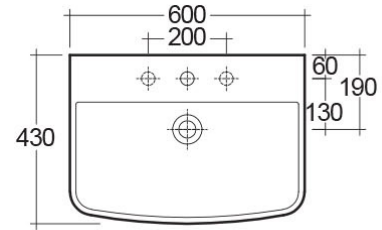

### Technical specifications

Dimensions: 600 x 430 mm

Weight: 23 Kg

Color: Alpine White

Shape of basin: Rectangle

Overflow hole: yes

Suites: [RAK-SUMMIT](#)

Code	Name
SM0103AWHA	SUMMIT HALF PEDESTAL
SM0101AWHA	SUMMIT WASH BASIN 60CM

Dimensions: All measurements are in millimeters and are subject to normal manufacturing variations.  
Note: Due to a continuing development programme to improve design and performance, the manufacturer reserves all rights to vary specifications without prior information.  
Please note accessories are for photographic use only.