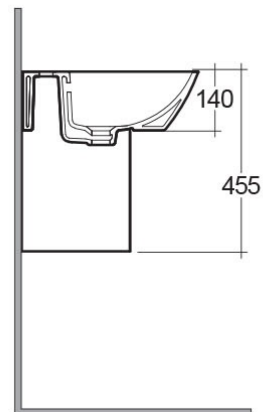

### Technical specifications

Dimensions: 600 x 430 mm

Weight: 23 Kg

Color: Alpine White

Shape of basin: Rectangle

Overflow hole: yes

Suites: [RAK-SUMMIT](#)

Code	Name
SM0103AWHA	SUMMIT HALF PEDESTAL
SM0101AWHA	SUMMIT WASH BASIN 60CM

Dimensions: All measurements are in millimeters and are subject to normal manufacturing variations.  
Note: Due to a continuing development programme to improve design and performance, the manufacturer reserves all rights to vary specifications without prior information.  
Please note accessories are for photographic use only.