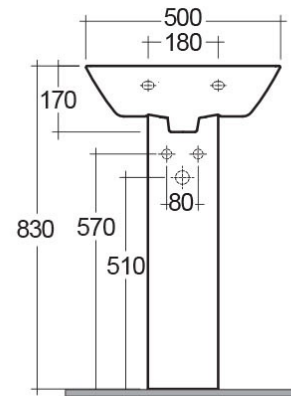

### Technical specifications

Dimensions: 500 x 385 mm

Weight: 23 Kg

Color: Alpine White

Shape of basin: Rectangle

Overflow hole: yes

Suites: [RAK-SUMMIT](#)

Code	Name
SM0102AWHA	SUMMIT PEDESTAL
SM0501AWHA	SUMMIT WASH BASIN 50CM

Dimensions: All measurements are in millimeters and are subject to normal manufacturing variations.  
Note: Due to a continuing development programme to improve design and performance, the manufacturer reserves all rights to vary specifications without prior information.  
Please note accessories are for photographic use only.