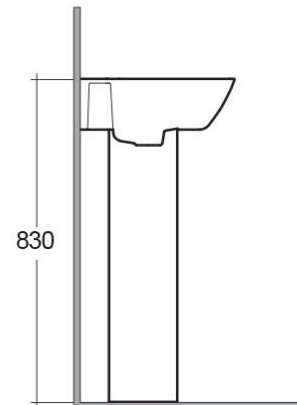

### Technical specifications

Dimensions: 500 x 385 mm

Weight: 23 Kg

Color: Alpine White

Shape of basin: Rectangle

Overflow hole: yes

Suites: [RAK-SUMMIT](#)

Code	Name
SM0102AWHA	SUMMIT PEDESTAL
SM0501AWHA	SUMMIT WASH BASIN 50CM

Dimensions: All measurements are in millimeters and are subject to normal manufacturing variations.  
Note: Due to a continuing development programme to improve design and performance, the manufacturer reserves all rights to vary specifications without prior information.  
Please note accessories are for photographic use only.