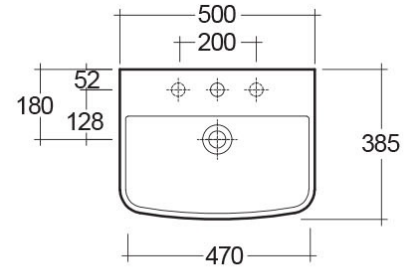

### Technical specifications

Dimensions: 500 x 385 mm

Weight: 23 Kg

Color: Alpine White

Shape of basin: Rectangle

Overflow hole: yes

Suites: [RAK-SUMMIT](#)

Code	Name
SM0102AWHA	SUMMIT PEDESTAL
SM0501AWHA	SUMMIT WASH BASIN 50CM

Dimensions: All measurements are in millimeters and are subject to normal manufacturing variations.  
Note: Due to a continuing development programme to improve design and performance, the manufacturer reserves all rights to vary specifications without prior information.  
Please note accessories are for photographic use only.