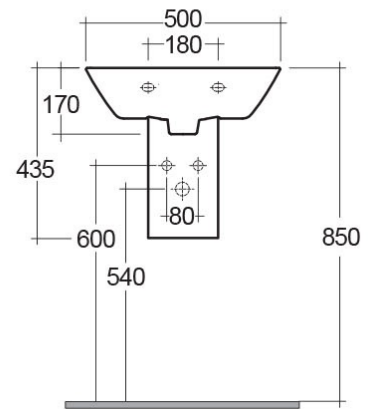

## Wash basin | Half Pedestal

**RAK**  
CERAMICS

### Technical specifications

Dimensions: 500 x 385 mm

Weight: 20 Kg

Color: Alpine White

Shape of basin: Rectangle

Overflow hole: yes

Suites: [RAK-SUMMIT](#)

Code	Name
SM0103AWHA	SUMMIT HALF PEDESTAL
SM0501AWHA	SUMMIT WASH BASIN 50CM

Dimensions: All measurements are in millimeters and are subject to normal manufacturing variations.  
Note: Due to a continuing development programme to improve design and performance, the manufacturer reserves all rights to vary specifications without prior information.  
Please note accessories are for photographic use only.