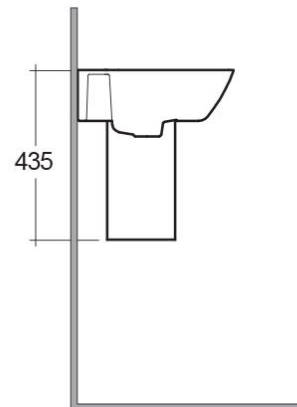

## Wash basin | Half Pedestal

**RAK**  
CERAMICS

### Technical specifications

Dimensions: 500 x 385 mm

Weight: 20 Kg

Color: Alpine White

Shape of basin: Rectangle

Overflow hole: yes

Suites: [RAK-SUMMIT](#)

Code	Name
SM0103AWHA	SUMMIT HALF PEDESTAL
SM0501AWHA	SUMMIT WASH BASIN 50CM

Dimensions: All measurements are in millimeters and are subject to normal manufacturing variations.  
Note: Due to a continuing development programme to improve design and performance, the manufacturer reserves all rights to vary specifications without prior information.  
Please note accessories are for photographic use only.