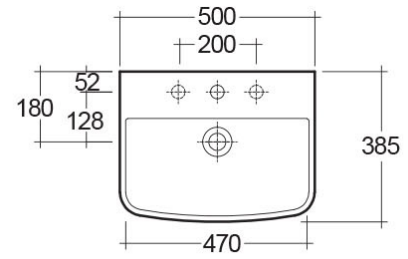

### Technical specifications

Dimensions: 500 x 385 mm

Weight: 20 Kg

Color: Alpine White

Shape of basin: Rectangle

Overflow hole: yes

Suites: [RAK-SUMMIT](#)

Code	Name
SM0103AWHA	SUMMIT HALF PEDESTAL
SM0501AWHA	SUMMIT WASH BASIN 50CM

Dimensions: All measurements are in millimeters and are subject to normal manufacturing variations.  
Note: Due to a continuing development programme to improve design and performance, the manufacturer reserves all rights to vary specifications without prior information.  
Please note accessories are for photographic use only.