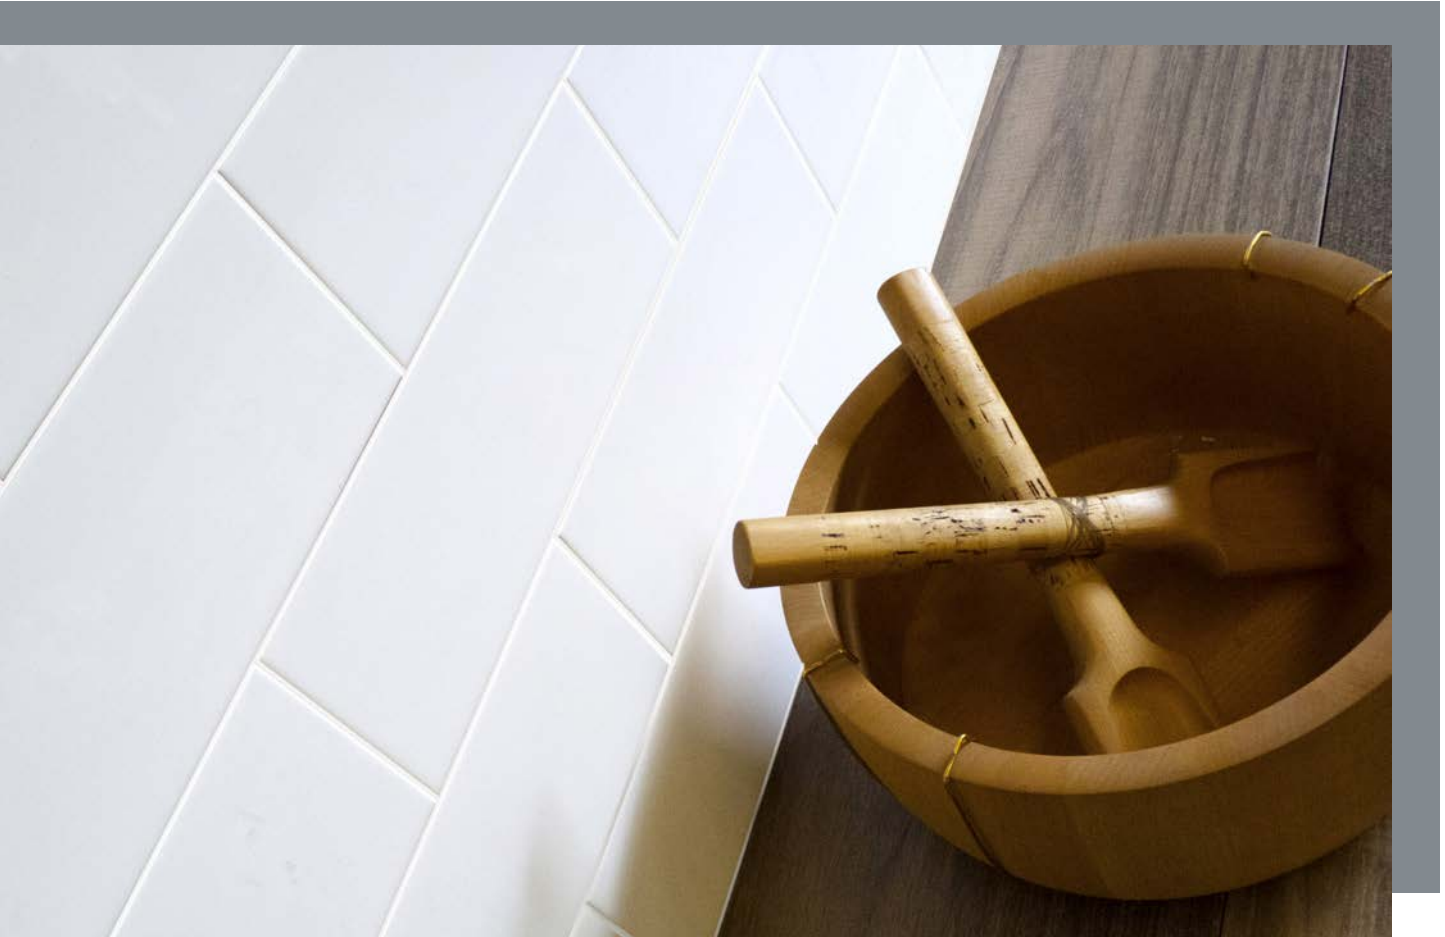

Waxman Ceramics

SUBWAY PLUS

Glazed Ceramic Tiles

COLOURS

Lemon
10x30cm

Ivory
10x30cm

Deep Blue
10x30cm

Duck Egg
10x30cm

White
10x30cm

Grey
10x30cm

White Matt
10x30cm

Linen
10x30cm

Beige
10x30cm

Mocha
10x30cm

Beige Matt
10x30cm

Mocha Matt
10x30cm