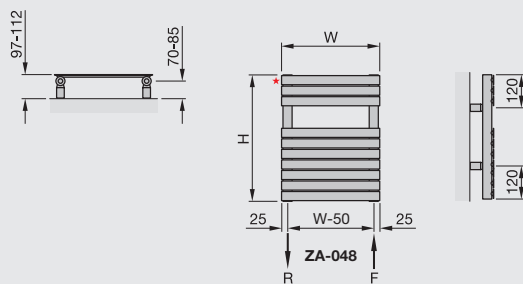

Central Heating Model STOCK listed in black	Height mm	Width mm	Finish	Output $\Delta T=50K$ Watts/btu All outputs certified to EN 442	Electric Immersion Rating Watts	Weight kg	RRP (ex VAT)	RRP (inc 20% VAT)
Zehnder Ax Spa								
ZA-048-040	484	400	white	230/785	n/a	4.5	£174	£208.80
ZA-048-040-0336	484	400	volcanic	230/785	n/a	4.5	£218	£261.60
ZA-048-040-0523	484	400	beige quartz	230/785	n/a	4.5	£218	£261.60
ZA-048-040-0529	484	400	brown quartz	230/785	n/a	4.5	£218	£261.60

See page 48 for additional Ax Spa sizes, technical information and options, and pages 132 -137 for valve options

*1/8" air vent
Width excludes air vent
F = flow
R = return
H = height
W = width
Tube: Horizontal 38x10.5
Tube: Vertical \varnothing 38mm
All dimensions in mm

Projection: 70-80mm or 90-100mm, dependant on brackets selected. See page 30 for details

Colour finish: Standard colours from the Zehnder colour chart including matt white finish: white RAL 9016 + 25%. Colour finish and non-stock products delivery: 20 working days.

*1/2" air vent
Height excludes air vent
F = flow
R = return
H = height
W = width
Tube: Horizontal \varnothing 23mm
Tube: Vertical 30x30mm
All dimensions in mm

For full **CE** compliant technical specifications, refer to page 140
To make an approximate conversion from T=50K to T=60K multiply outputs by 1.2