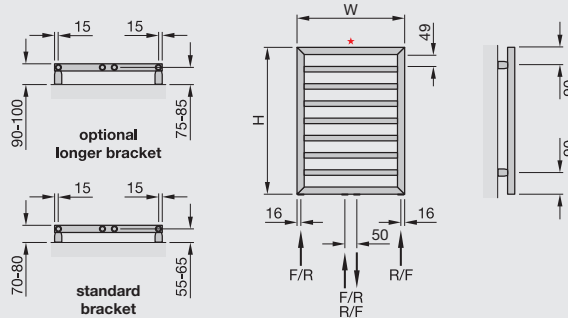

See page 48 for additional Ax Spa sizes, technical information and options, and pages 132 -137 for valve options

*1/8" air vent
Width excludes air vent
F = flow
R = return
H = height
W = width
Tube: Horizontal 38x10.5
Tube: Vertical \varnothing 38mm
All dimensions in mm

For full **CE** compliant technical specifications, refer to page 140

Central Heating Model STOCK listed in black	Height mm	Width mm	Finish	Output $\Delta T=50K$ Watts/btu All outputs certified to EN 442	Electric Immersion Rating Watts	Weight kg	RRP (ex VAT)	RRP (inc 20% VAT)
Zehnder Subway								
SUB-060-045	613	450	white	310/1058	200	5.2	£178	£213.60
SUB-060-045-0335	613	450	titane	310/1058	200	5.2	£223	£267.60
SUB-060-045-0336	613	450	volcanic	310/1058	200	5.2	£223	£267.60
SUB-060-045-0523	613	450	beige quartz	310/1058	200	5.2	£223	£267.60
SUB-060-045-0557	613	450	matt black	310/1058	200	5.2	£223	£267.60
SUBC-060-045	613	450	chrome	205/699	100	5.2	£387	£464.40
SUBI-060-045	613	450	stainless steel	221/754	150	5.1	£437	£524.40

Projection: 70-80mm or 90-100mm, dependant on brackets selected. See page 30 for details

Colour finish: Standard colours from the Zehnder colour chart including matt white finish: white RAL 9016 + 25%. Colour finish and non-stock products delivery: 20 working days.

Suggested valves (to suit pipework from the wall)			
Model		RRP (ex VAT)	RRP (inc 20% VAT)
VAL-SET-6-CR	Square head double angled valve set chrome plated	£210	£252.00

See pages 34 and 72 for additional Subway sizes, technical information and options, and pages 132 -137 for valve options