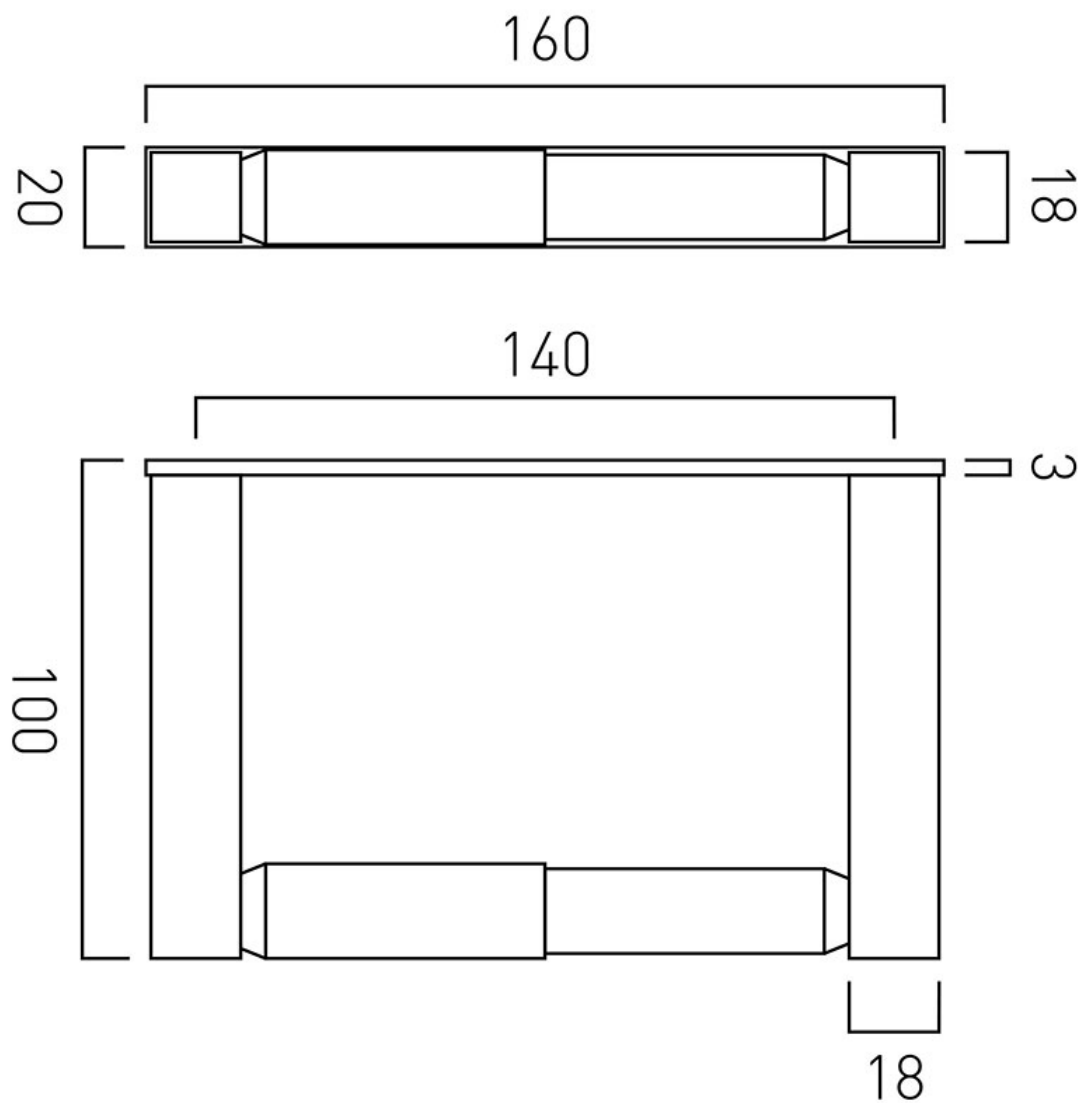

TECHNICAL DRAWING

COLLECTION: LEVEL

PRODUCT CODE: SQU-180A-C/P

tel: 01934 744466
email: sales@vado.com
www.vado.com

where inspiration flows
taps | showering | accessories