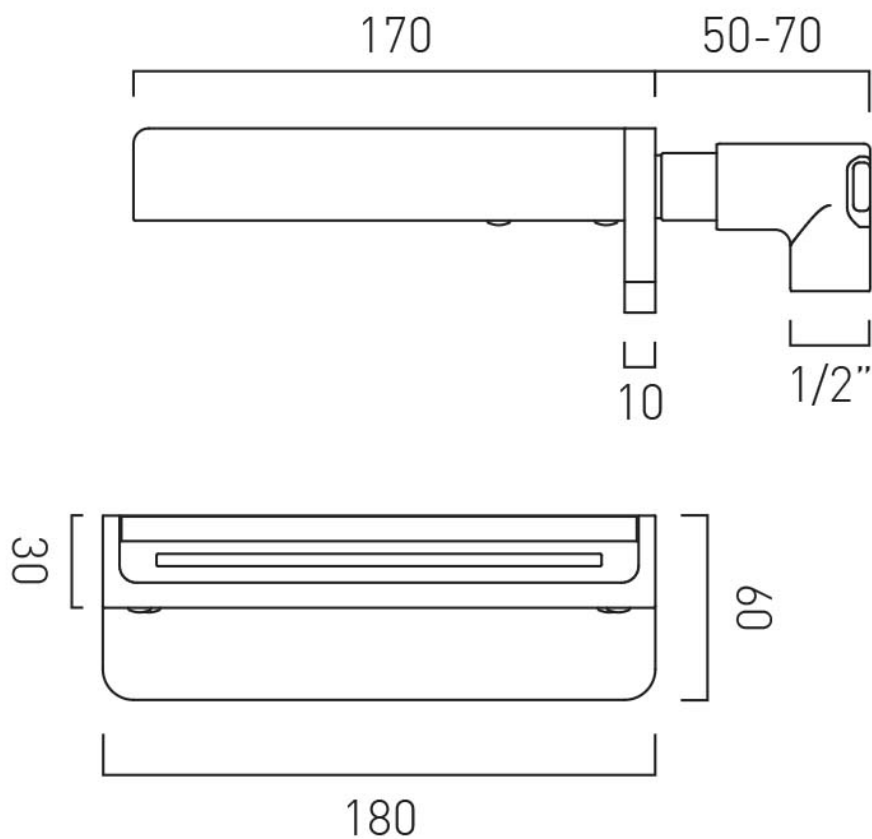

# SPECIFICATION SHEET

**COLLECTION:** OMIKA NOIR

**PRODUCT CODE:** IND-SYN240/W-PB

**DESCRIPTION:**

waterfall bath spout  
wall mounted  
12 x 44mm threaded connection  
brass inlet tube SYN-140-CONNECTOR  
minimum operating pressure 1.0 bar MP

**FINISH:**

Polished Black

**MINIMUM OPERATING PRESSURE:**

1.0 bar MP

**FLOW RATE AT 3.0 BAR FLOW PRESSURE:**

38 l/min

tel: 01934 744466  
email: [sales@vado.com](mailto:sales@vado.com)  
[www.vado.com](http://www.vado.com)

# TECHNICAL DRAWING

**COLLECTION:** OMIKA NOIR

**PRODUCT CODE:** IND-SYN240/W-PB

tel: 01934 744466  
email: sales@vado.com  
www.vado.com

**where inspiration flows**  
taps | showering | accessories