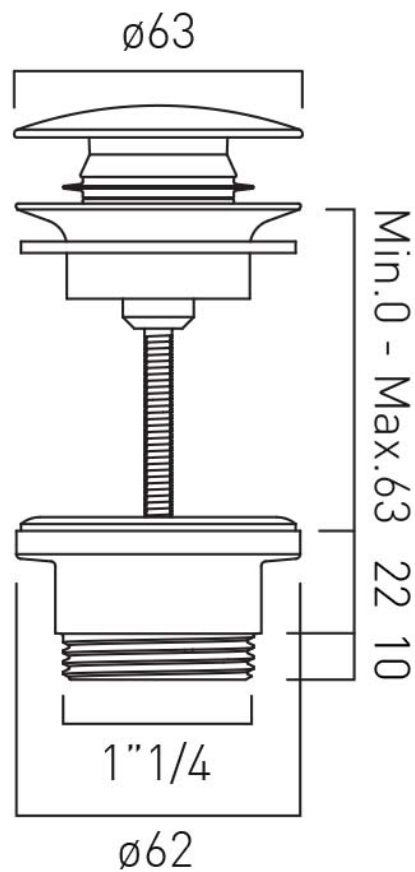

# TECHNICAL DRAWING

**COLLECTION:** OMIKA NOIR  
**PRODUCT CODE:** IND-395-PB

tel: 01934 744466  
email: sales@vado.com  
www.vado.com

**where inspiration flows**  
taps | showering | accessories