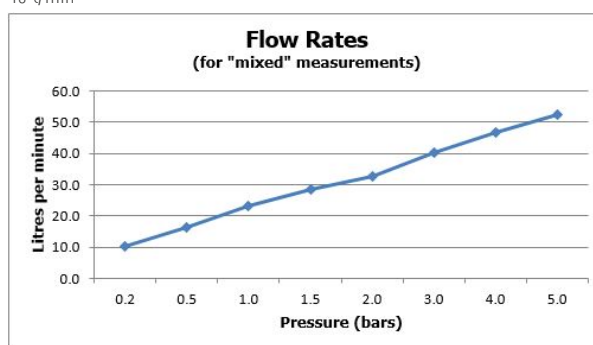

# SPECIFICATION SHEET

**COLLECTION:** OMIKA NOIR

**PRODUCT CODE:** IND-OMI/HEAD-PB

**DESCRIPTION:**

rectangular shower head  
single function  
easy clean  
200 x 300mm (8" x 12")  
minimum operating pressure 1.0 bar MP

**FINISH:**

Polished Black

**MINIMUM OPERATING PRESSURE:**

1.0 bar MP

**FLOW RATE AT 3.0 BAR FLOW PRESSURE:**

40 l/min

tel: 01934 744466  
email: sales@vado.com  
www.vado.com

**where inspiration flows**  
taps | showering | accessories