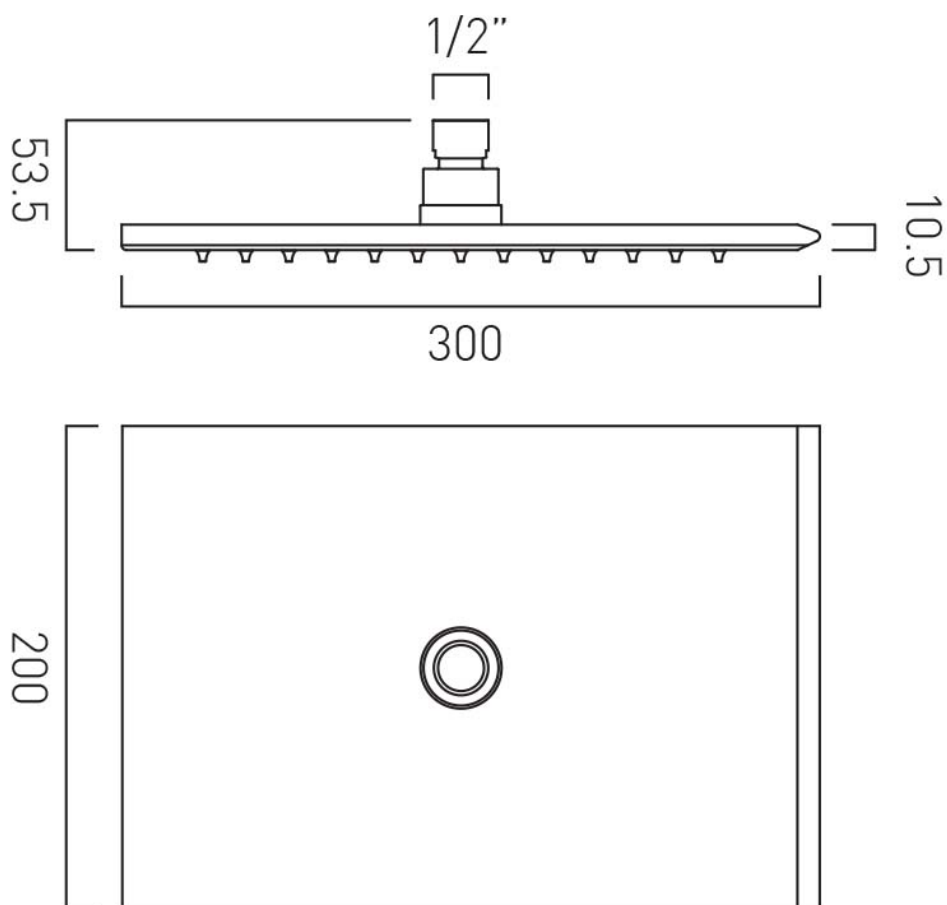

# SPECIFICATION SHEET

**COLLECTION:** OMIKA NOIR

**PRODUCT CODE:** IND-OMI/HEAD-PB

**DESCRIPTION:**

rectangular shower head  
single function  
easy clean  
200 x 300mm (8" x 12")  
minimum operating pressure 1.0 bar MP

**FINISH:**

Polished Black

**MINIMUM OPERATING PRESSURE:**

1.0 bar MP

**FLOW RATE AT 3.0 BAR FLOW PRESSURE:**

40 l/min

tel: 01934 744466  
email: sales@vado.com  
www.vado.com

**where inspiration flows**  
taps | showering | accessories

# TECHNICAL DRAWING

**COLLECTION:** OMIKA NOIR

**PRODUCT CODE:** IND-OMI/HEAD-PB

tel: 01934 744466  
email: [sales@vado.com](mailto:sales@vado.com)  
[www.vado.com](http://www.vado.com)

**where inspiration flows**  
taps | showering | accessories