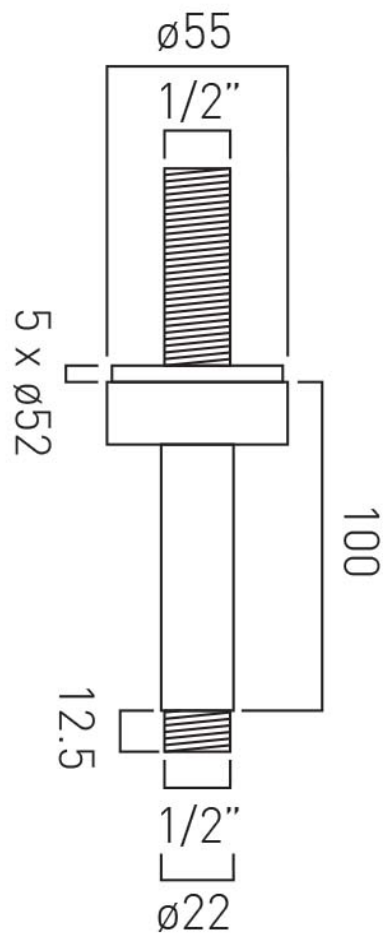

SPECIFICATION SHEET

COLLECTION: OMIKA NOIR

PRODUCT CODE: IND-CMA/RO/4IN-PB

DESCRIPTION:

fixed head ceiling mounting arm
100mm (4")
1/2" x 70mm threaded inlet
1/2" threaded outlet

FINISH:

Polished Black

tel: 01934 744466
email: sales@vado.com
www.vado.com

where inspiration flows
taps | showering | accessories

TECHNICAL DRAWING

COLLECTION: OMIKA NOIR

PRODUCT CODE: IND-CMA/RO/4IN-PB

tel: 01934 744466
email: sales@vado.com
www.vado.com

where inspiration flows
taps | showering | accessories