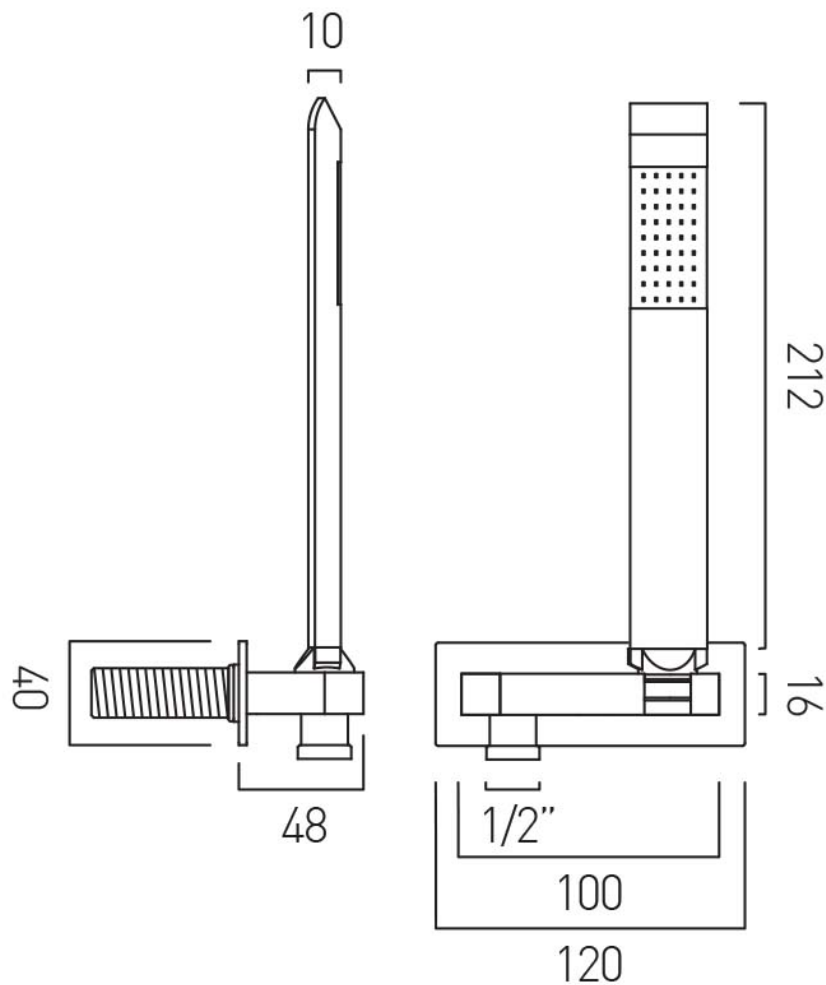

SPECIFICATION SHEET

COLLECTION: OMIKA NOIR

PRODUCT CODE: IND-OMI/SFMKWO/A-PB

DESCRIPTION:

single function mini shower kit
wall mounted
with 150cm shower hose
and bracket with integrated outlet
1/2" inlet
35mm adjustable thread,
0-11mm wall mount tolerance
minimum operating pressure 1.0 bar MP

FINISH:

Polished Black

MINIMUM OPERATING PRESSURE:

1.0 bar MP

FLOW RATE AT 3.0 BAR FLOW PRESSURE:

21 l/min

tel: 01934 744466
email: sales@vado.com
www.vado.com

where inspiration flows
taps | showering | accessories

TECHNICAL DRAWING

COLLECTION: OMIKA NOIR

PRODUCT CODE: IND-OMI/SFMKWO/A-PB

tel: 01934 744466
email: sales@vado.com
www.vado.com

where inspiration flows
taps | showering | accessories