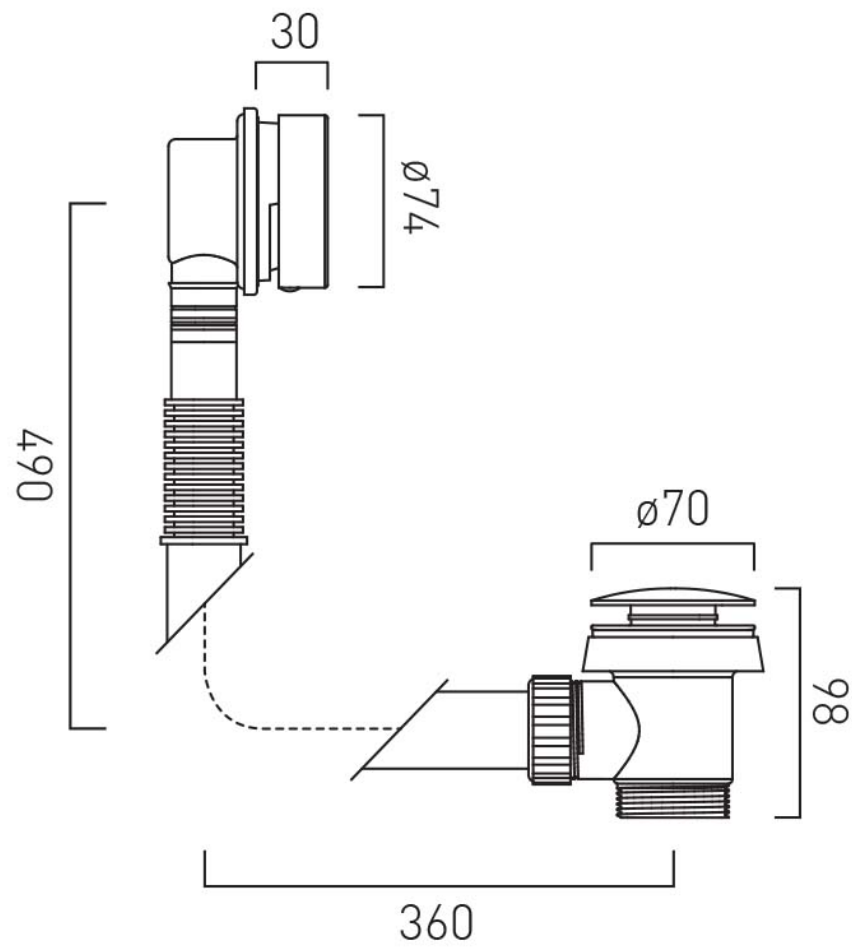

SPECIFICATION SHEET

COLLECTION: OMIKA NOIR

PRODUCT CODE: IND-71389/RO-PB

DESCRIPTION:

push type bath waste and overflow
1.1/2" x 10mm threaded outlet connection
min-max overflow bath thickness 1mm-14mm

FINISH:

Polished Black

tel: 01934 744466
email: sales@vado.com
www.vado.com

where inspiration flows
taps | showering | accessories

TECHNICAL DRAWING

COLLECTION: OMIKA NOIR

PRODUCT CODE: IND-71389/RO-PB

tel: 01934 744466
email: sales@vado.com
www.vado.com