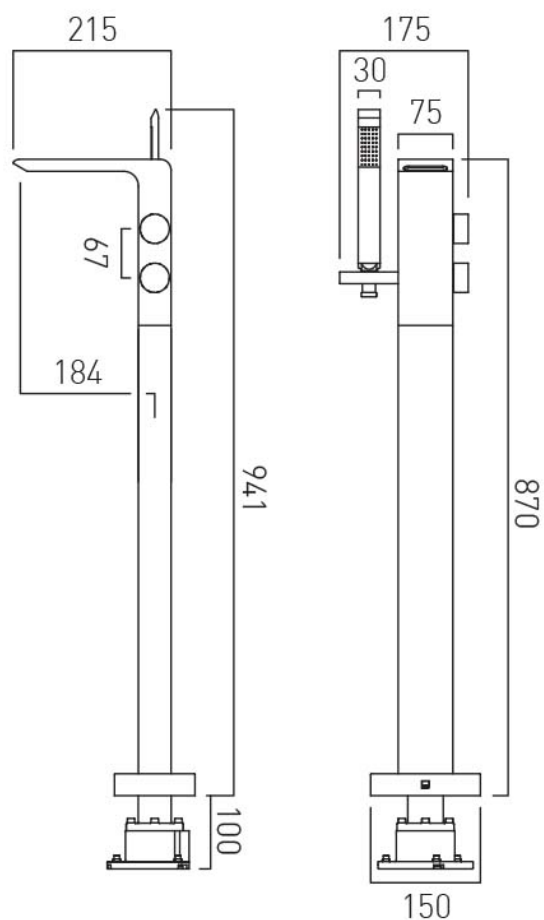

SPECIFICATION SHEET

COLLECTION: OMIKA NOIR

PRODUCT CODE: IND-OMI133-PB

DESCRIPTION:

bath shower mixer
floor mounted
with Omika single function shower kit
quarter turn ceramic mix cartridge FL-601-33Q
ceramic diverter cartridge FL-803-33/2X
2 x 1/2" female threaded connections
clearance 850mm from floor to spout
minimum operating pressure 1.0 bar MP

FINISH:

Polished Black

FLOW REGULATOR:

Optional (FR-FLEXI/8-PLA)

MINIMUM OPERATING PRESSURE:

1.0 bar MP

FLOW RATE AT 3.0 BAR FLOW PRESSURE:

Bath 30 l/min, shower 14 l/min

tel: 01934 744466
email: sales@vado.com
www.vado.com

where inspiration flows
taps | showering | accessories

TECHNICAL DRAWING

COLLECTION: OMIKA NOIR

PRODUCT CODE: IND-OMI133-PB

tel: 01934 744466
email: sales@vado.com
www.vado.com