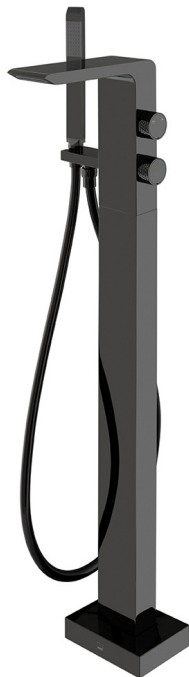

SPECIFICATION SHEET

COLLECTION: OMIKA NOIR

PRODUCT CODE: IND-OMI133-PB

DESCRIPTION:

bath shower mixer
floor mounted
with Omika single function shower kit
quarter turn ceramic mix cartridge FL-601-33Q
ceramic diverter cartridge FL-803-33/2X
2 x 1/2" female threaded connections
clearance 850mm from floor to spout
minimum operating pressure 1.0 bar MP

FINISH:

Polished Black

FLOW REGULATOR:

Optional (FR-FLEXI/8-PLA)

MINIMUM OPERATING PRESSURE:

1.0 bar MP

FLOW RATE AT 3.0 BAR FLOW PRESSURE:

Bath 30 l/min, shower 14 l/min

tel: 01934 744466
email: sales@vado.com
www.vado.com

where inspiration flows
taps | showering | accessories

TECHNICAL DRAWING

COLLECTION: OMIKA NOIR

PRODUCT CODE: IND-OMI133-PB

tel: 01934 744466
email: sales@vado.com
www.vado.com