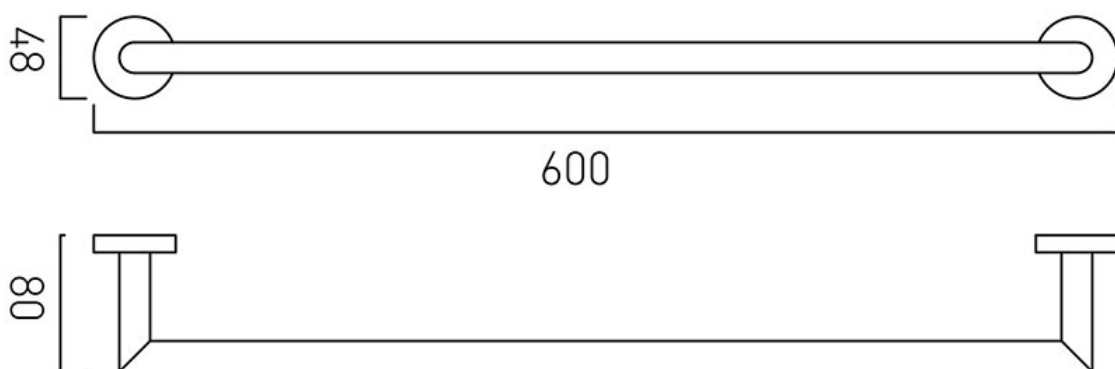


SPECIFICATION SHEET

COLLECTION: SPA

PRODUCT CODE: SPA-184-C/P

DESCRIPTION:
spa towel rail 600mm (24")

FINISH:
Chrome

tel: 01934 744466
email: sales@vado.com
www.vado.com

where inspiration flows
taps | showering | accessories

TECHNICAL DRAWING

COLLECTION: SPA

PRODUCT CODE: SPA-184-C/P

tel: 01934 744466
email: sales@vado.com
www.vado.com

where inspiration flows
taps | showering | accessories