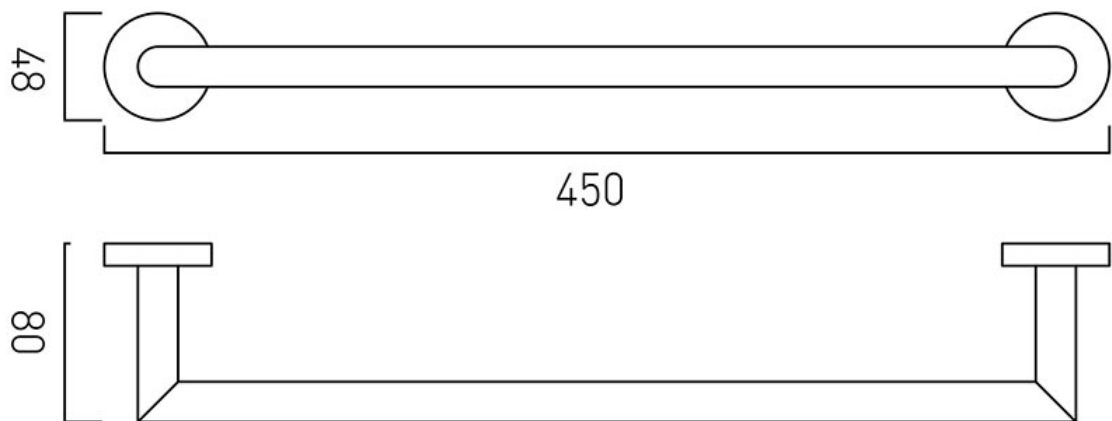


SPECIFICATION SHEET

COLLECTION: SPA

PRODUCT CODE: SPA-184-45-C/P

DESCRIPTION:

spa towel rail 450mm (18")

FINISH:

Chrome

tel: 01934 744466
email: sales@vado.com
www.vado.com

where inspiration flows
taps | showering | accessories

TECHNICAL DRAWING

COLLECTION: SPA

PRODUCT CODE: SPA-184-45-C/P

tel: 01934 744466
email: sales@vado.com
www.vado.com

where inspiration flows
taps | showering | accessories