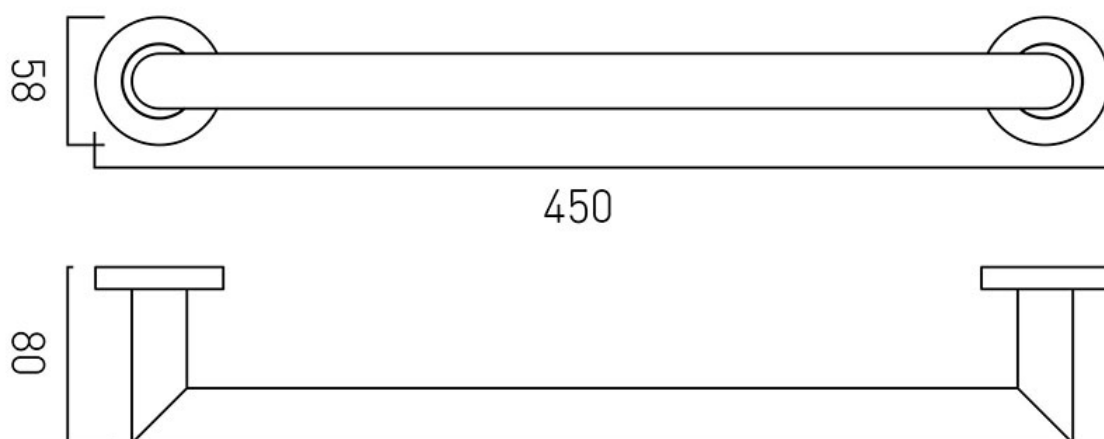

SPECIFICATION SHEET

COLLECTION: SPA

PRODUCT CODE: SPA-1801-45-C/P

DESCRIPTION:
spa grab rail 450mm (18")

FINISH:
Chrome

tel: 01934 744466
email: sales@vado.com
www.vado.com

where inspiration flows
taps | showering | accessories

TECHNICAL DRAWING

COLLECTION: SPA

PRODUCT CODE: SPA-1801-45-C/P

tel: 01934 744466
email: sales@vado.com
www.vado.com

where inspiration flows
taps | showering | accessories