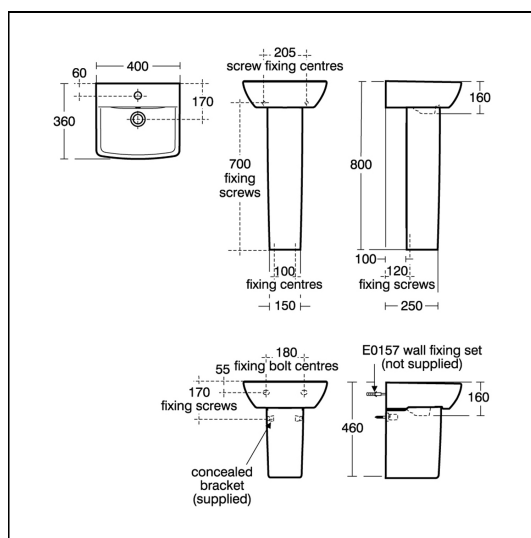

Santorini Bow Washbasin Handrinse 40cm 1 Taphole

ILLUSTRATED

E6258	Santorini Bow 40cm pedestal handrinse washbasin, 1 taphole with overflow
E6291	Santorini small semi- pedestal
E0157	Wall fixing set
B1048	Tesino single lever basin mixer
S8910	Trap 1¼" plastic bottle, 75mm seal, multi-purpose outlet

OPTIONS

E6289	Santorini full handrinse pedestal
A5900	TMV Thermostatic mixing valve 15mm

ILLUSTRATED PRODUCT DETAILS

Sizes

E6258 w:40 x d:36

Weights

E6258 9.20 KG

E6291 6.00 KG

S8910 Plastic

Finishes

E6258  White (01)

E6291  White (01)

E0157  Neutral / No Finish (67)

B1048  Chrome (AA)

S8910  Neutral / No Finish (67)

Flow rates

B1048 5 Litres per minute @ 3 bar pressure

Designer

Robin Levien, RDI

Standards

Washbasin to BS EN 14688 & BS EN 31

Special Notes

Washbasin using E0157 wall fixing set with semi pedestal fixed to wall with brackets supplied. Full pedestal mounted using 2 screws through the back of the basin (not supplied). When fitted with furniture washbasin must be secured to wall with E0157 wall fixing set.