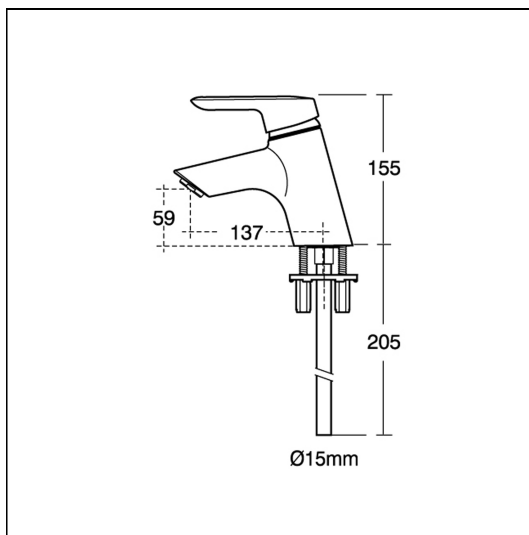

Rosita Bath Filler 1 Hole Single Lever

ILLUSTRATED

B8425 Rositabath filler 1 hole single lever

ILLUSTRATED PRODUCT DETAILS

Weights

B8425 2.40 KG

Materials

B8425 Chrome Plated Brass

Finishes

B8425 Chrome (AA)

Designer

Robin Levien, RDI

ACCREDITATIONS

1207038