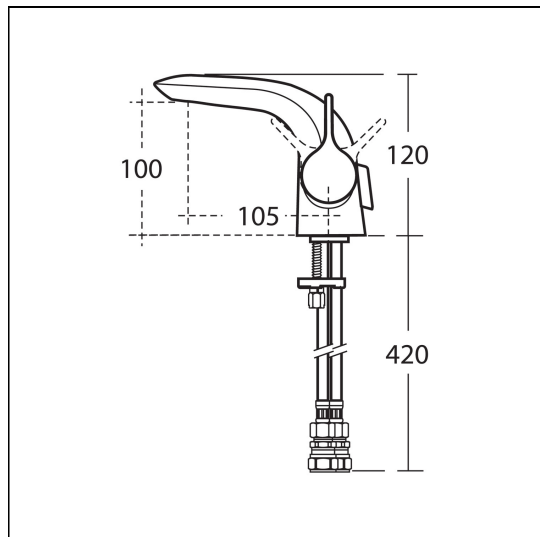

Paglia Small single lever basin mixer, no waste

ILLUSTRATED

A6492 Paglia Small single lever basin mixer, no waste

ILLUSTRATED PRODUCT DETAILS

Weights

A6492 1.90 KG

Finishes

A6492  Chrome (AA)

Materials

A6492 Chrome Plated Metal

Designer

Artefakt Industriekultur

Special Notes

Suitable for balanced supplies. Inlets with flexible tails and connections for 15mm copper tubes. Fitted with a 5 lpm outlet flow regulator. When installed in commercial applications a thermostatic blending valve such as A5900AA must be used.