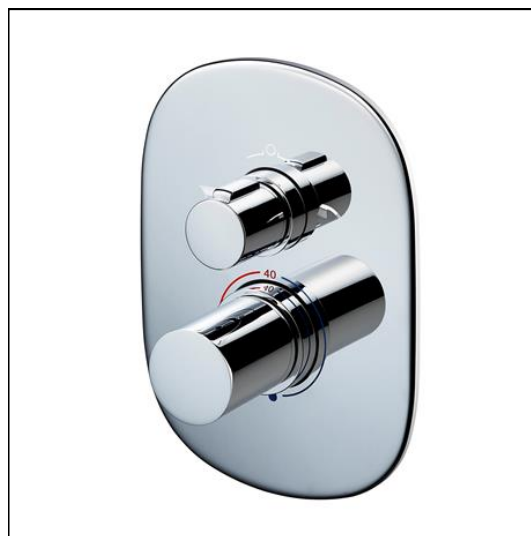

Basento Slim Oval built-in thermostatic bath shower mixer

ILLUSTRATED

A6455 Basento Slim Oval built-in thermostatic bath shower mixer

ILLUSTRATED PRODUCT DETAILS

Weights

A6455 3.20 KG

Finishes

A6455  Chrome (AA)

Materials

A6455 Chrome Plated Metal

Designer

Artefakt Industriekultur

Special Notes

Single or 2 outlet versions available. 2 outlet versions with diverter can be used for bath/shower or 2 showers. All models have a chromed metal faceplate with clear colour markings for ease of use. Suitable for balanced supplies. G1/2 inch female inlets.