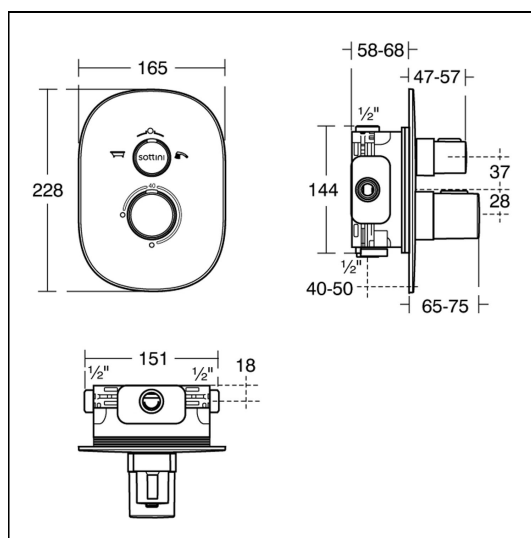

Basento Slim Oval built-in thermostatic bath shower mixer

ILLUSTRATED

A6455 Basento Slim Oval built-in thermostatic bath shower mixer

ILLUSTRATED PRODUCT DETAILS

Weights

A6455 3.20 KG

Finishes

A6455  Chrome (AA)

Materials

A6455 Chrome Plated Metal

Designer

Artefakt Industriekultur

Special Notes

Single or 2 outlet versions available. 2 outlet versions with diverter can be used for bath/shower or 2 showers. All models have a chromed metal faceplate with clear colour markings for ease of use. Suitable for balanced supplies. G1/2 inch female inlets.