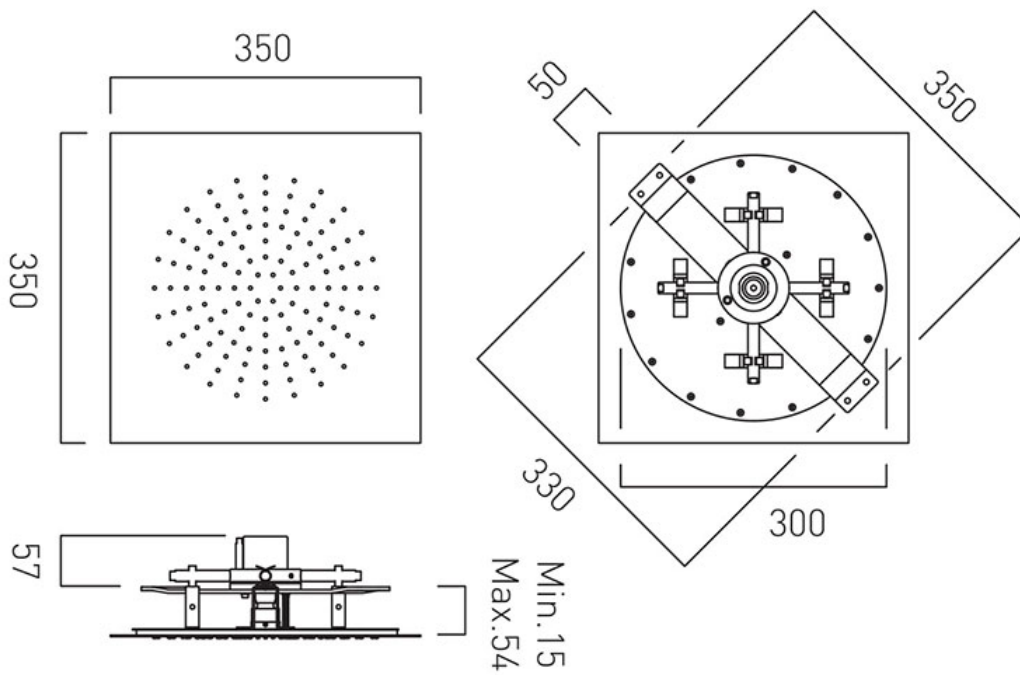

SPECIFICATION SHEET

COLLECTION:

PRODUCT CODE: SKY-SQ35-CP

FINISH:

Chrome

MINIMUM OPERATING PRESSURE:

1.0 bar MP

tel: 01934 744466
email: sales@vado.com
www.vado.com

where inspiration flows
taps | showering | accessories

TECHNICAL DRAWING

COLLECTION:

PRODUCT CODE: SKY-SQ35-CP

tel: 01934 744466
email: sales@vado.com
www.vado.com

where inspiration flows
taps | showering | accessories