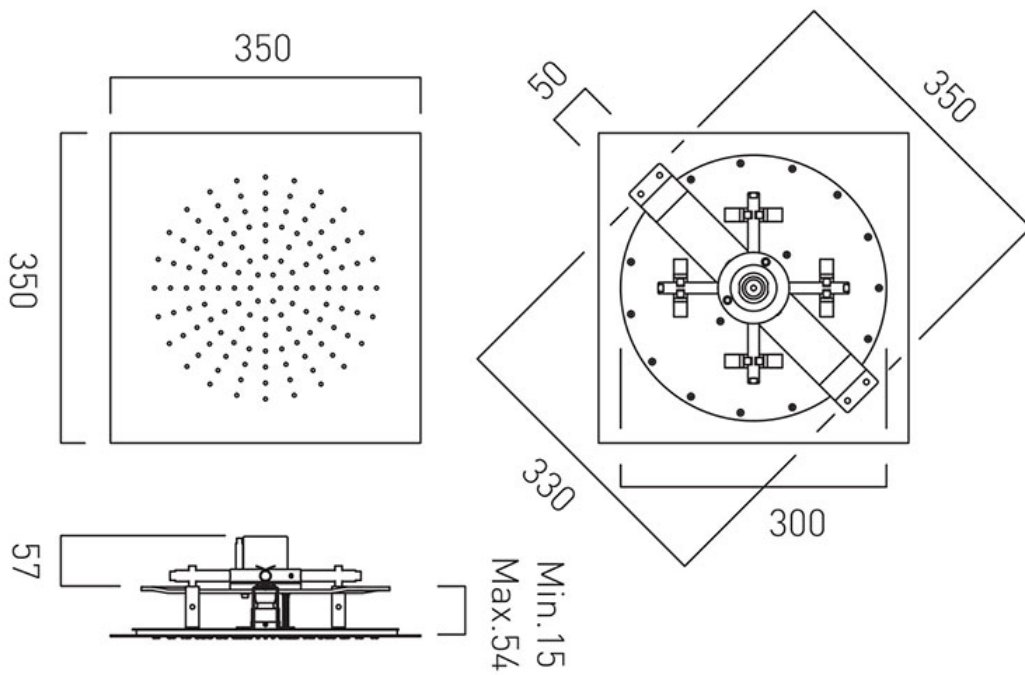

TECHNICAL DRAWING

COLLECTION:

PRODUCT CODE: SKY-SQ35-CP

tel: 01934 744466
email: sales@vado.com
www.vado.com

where inspiration flows
taps | showering | accessories