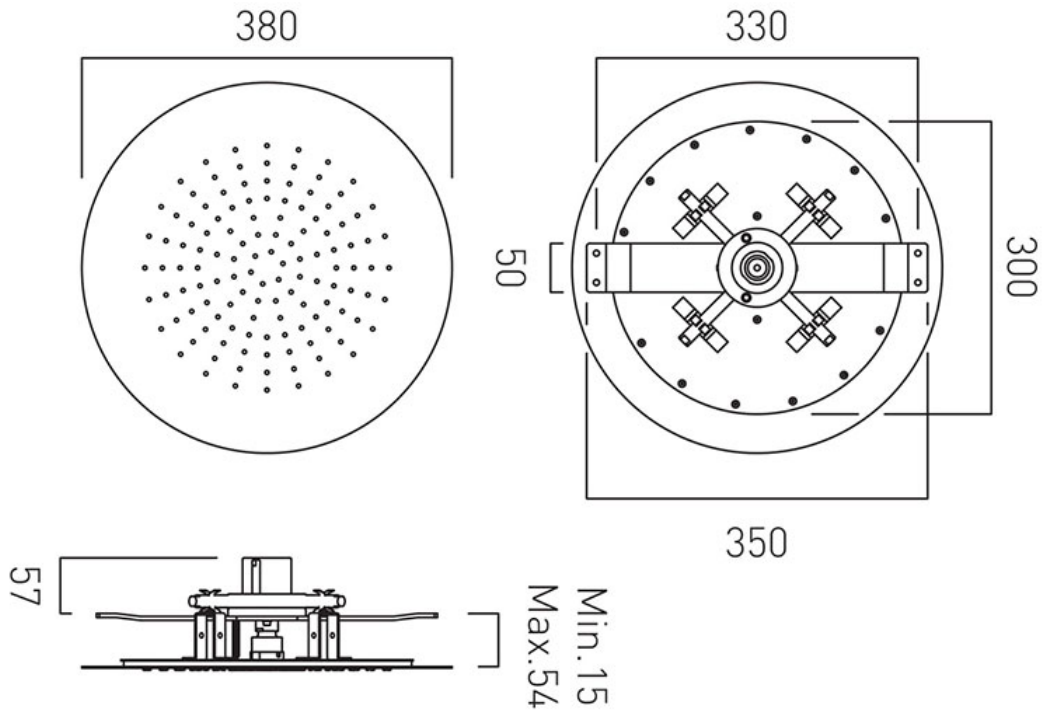

# SPECIFICATION SHEET

**COLLECTION:**

**PRODUCT CODE:** SKY-R038-CP

**FINISH:**

Chrome

**MINIMUM OPERATING PRESSURE:**

1.0 bar MP

tel: 01934 744466  
email: [sales@vado.com](mailto:sales@vado.com)  
[www.vado.com](http://www.vado.com)

# TECHNICAL DRAWING

COLLECTION:

PRODUCT CODE: SKY-R038-CP

tel: 01934 744466  
email: sales@vado.com  
www.vado.com

**where inspiration flows**  
taps | showering | accessories