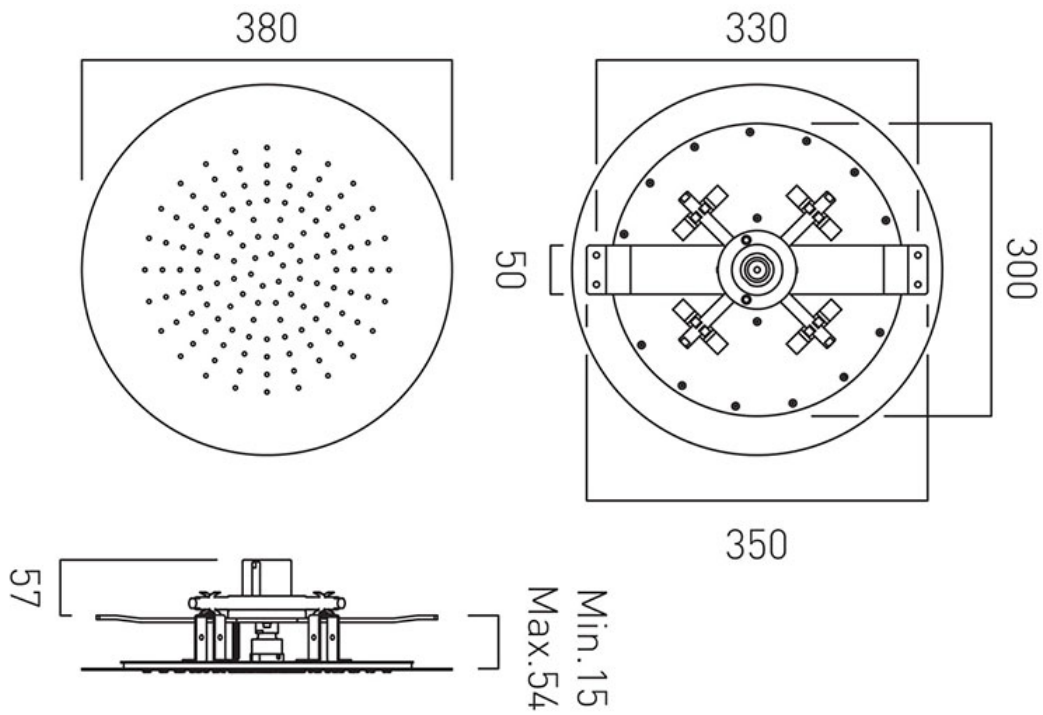

TECHNICAL DRAWING

COLLECTION:

PRODUCT CODE: SKY-R038-CP

tel: 01934 744466
email: sales@vado.com
www.vado.com

where inspiration flows
taps | showering | accessories